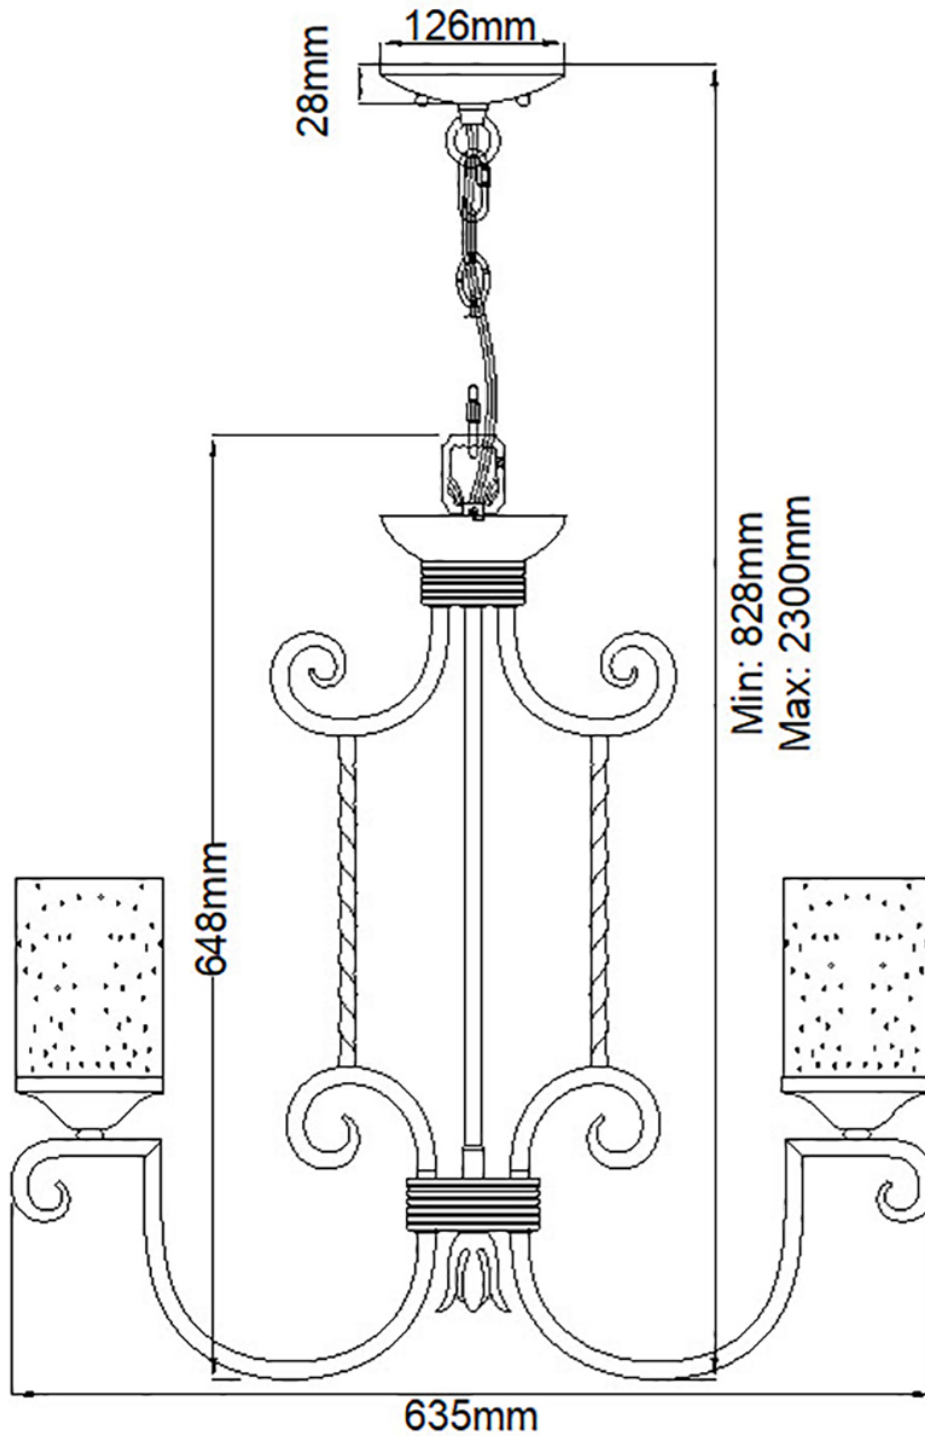

Elstead Lighting - Casa - HK-CASA5 - Black Clear Seeded Glass 5 Light Chandelier

CONTACT