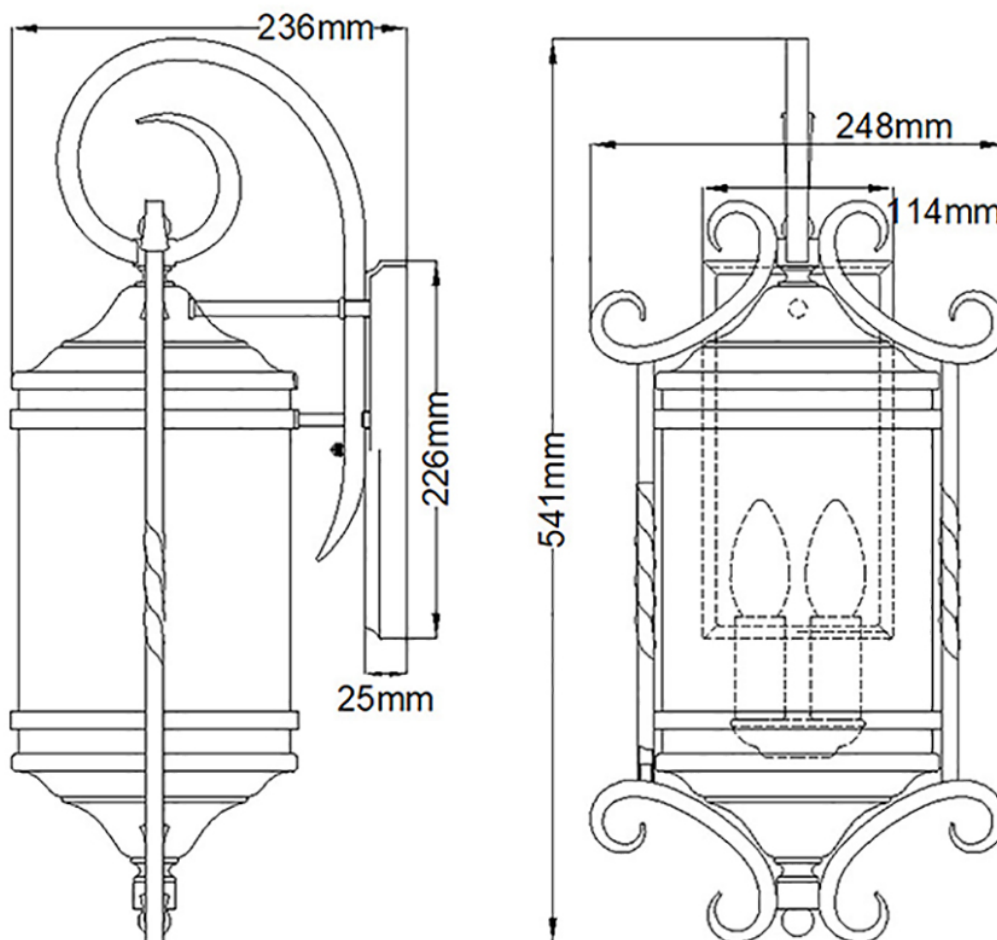

Elstead Lighting - Casa - HK-CASA-M - Black Clear Seeded Glass 2 Light IP44 Outdoor Wall Light

CONTACT