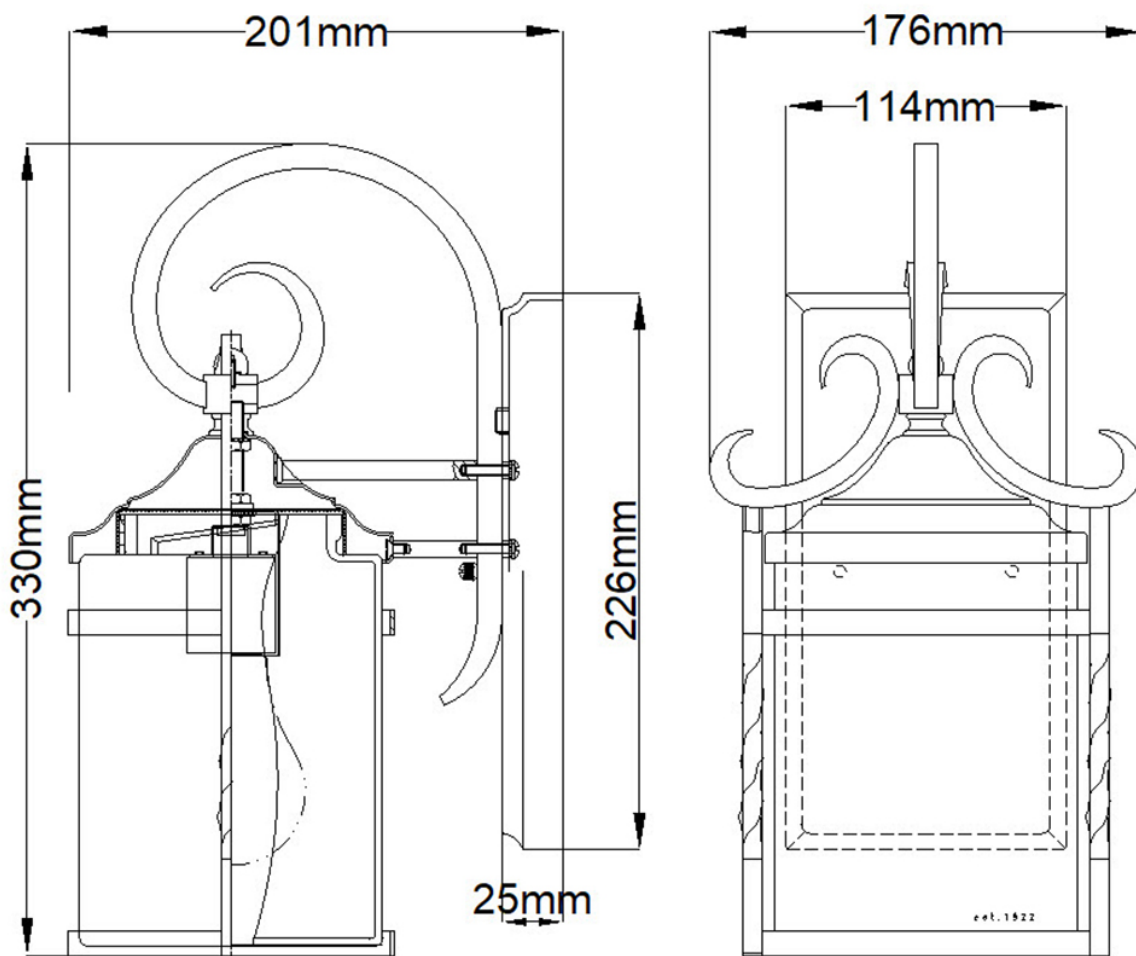

Elstead Lighting - Casa - HK-CASA-S - Black Clear Seeded Glass IP44 Outdoor Wall Light

CONTACT