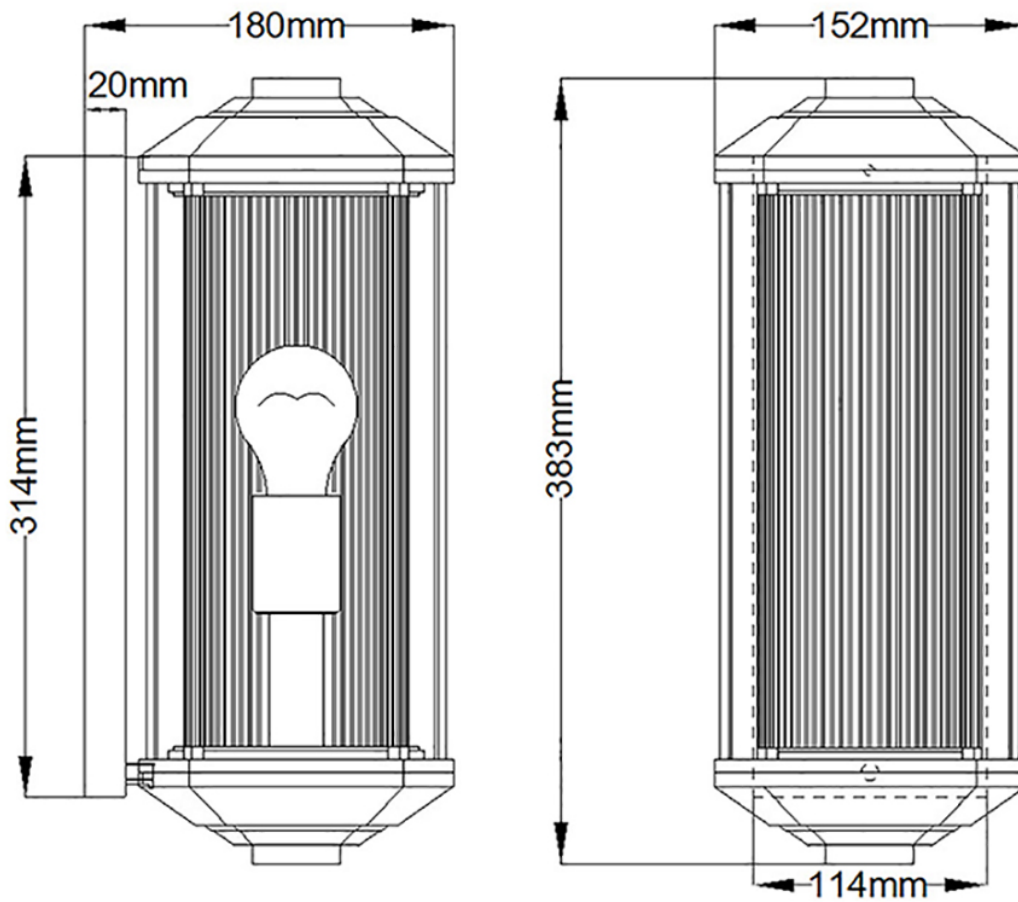

Quintiesse - QN-CASTELLE-M-BZ - Castelle 1 Light Medium Wall Lantern - Bronze

CONTACT