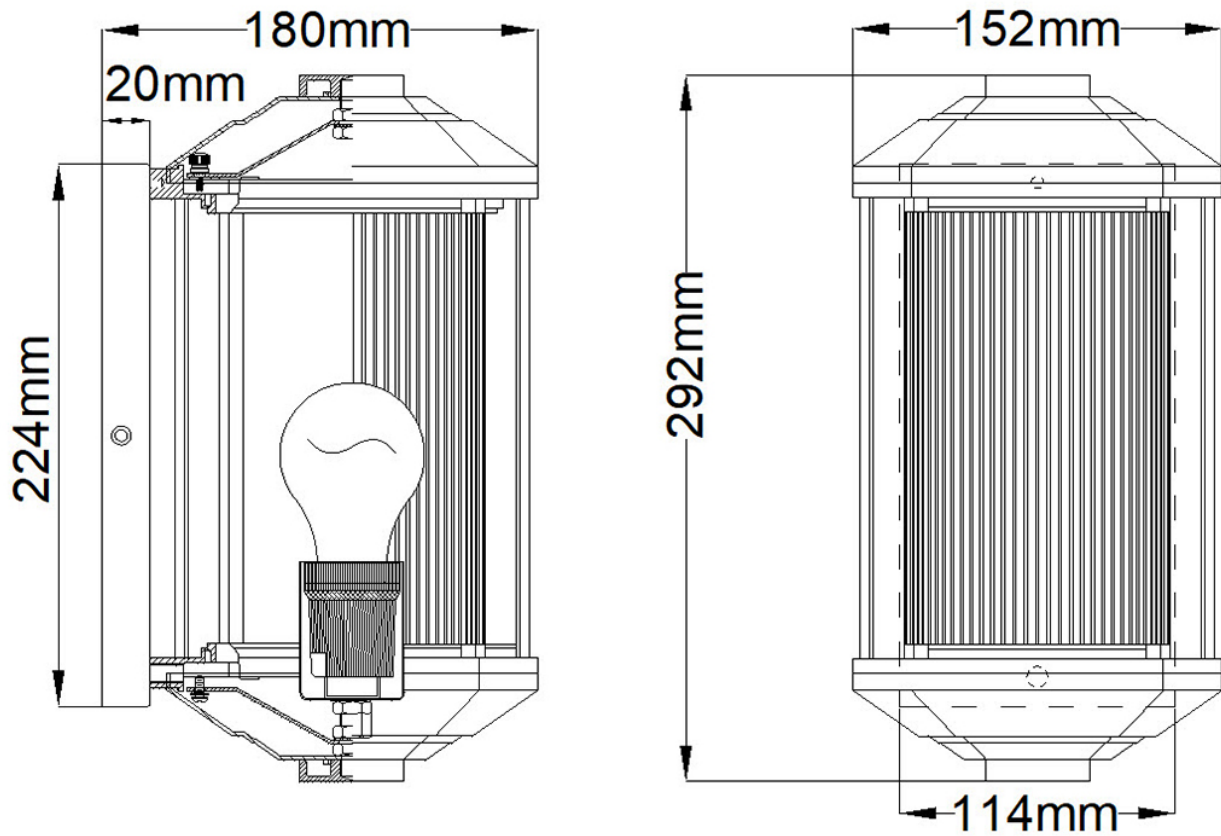

Quintiesse - QN-CASTELLE-S-BZ - Castelle 1 Light Small Wall Lantern - Bronze

**CONTACT**