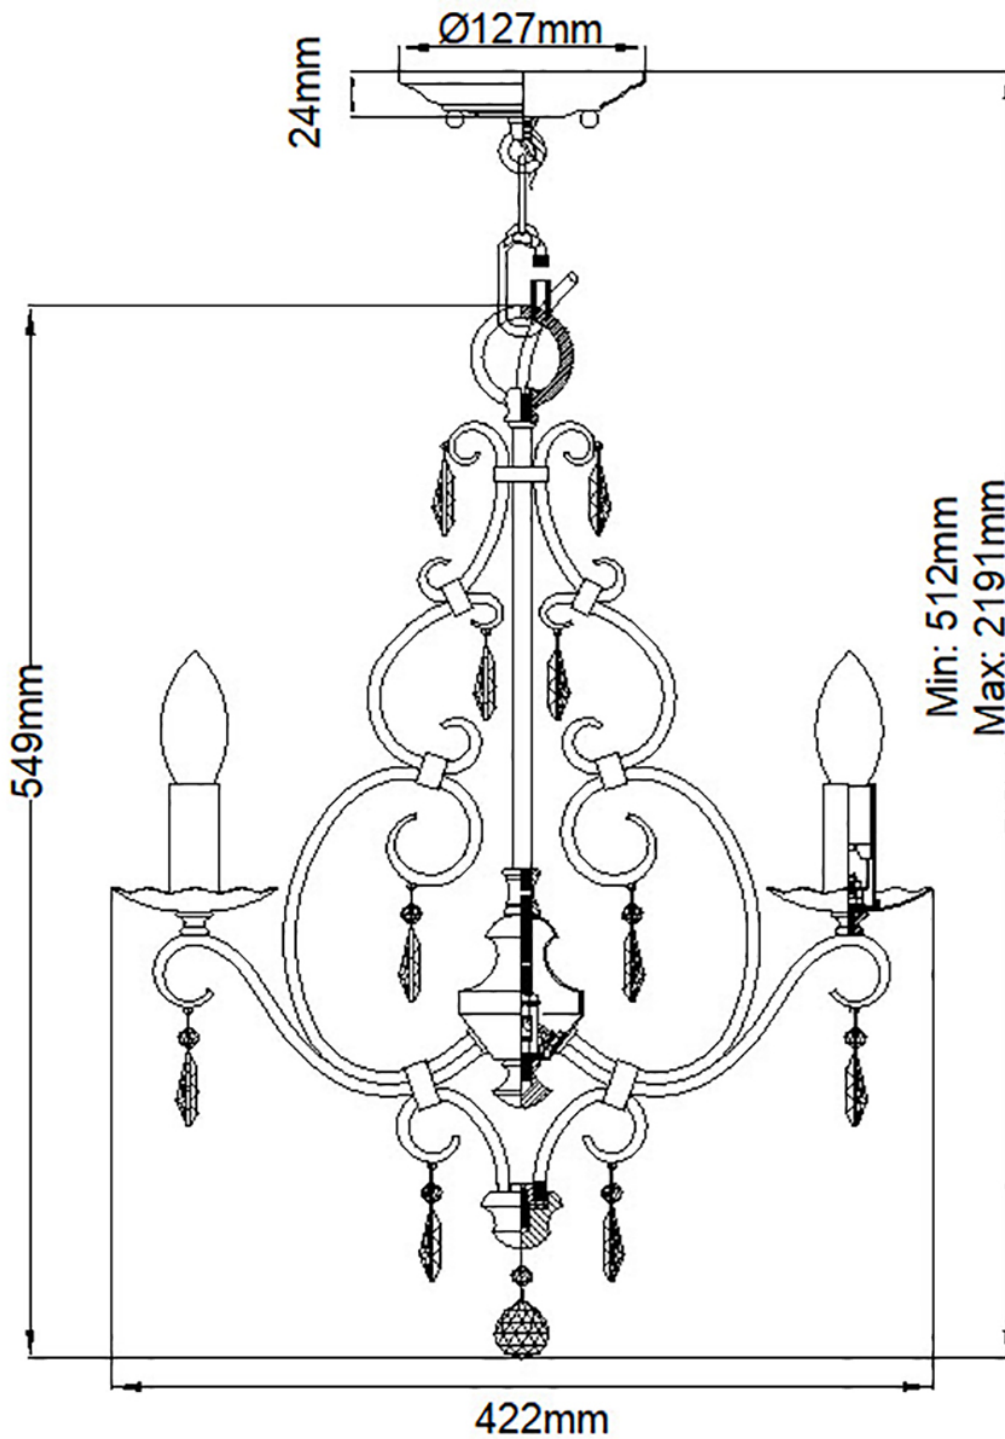

Elstead Lighting - Chateau - FE-CHATEAU4 - Bronze Clear Crystal Glass 4 Light Chandelier

CONTACT