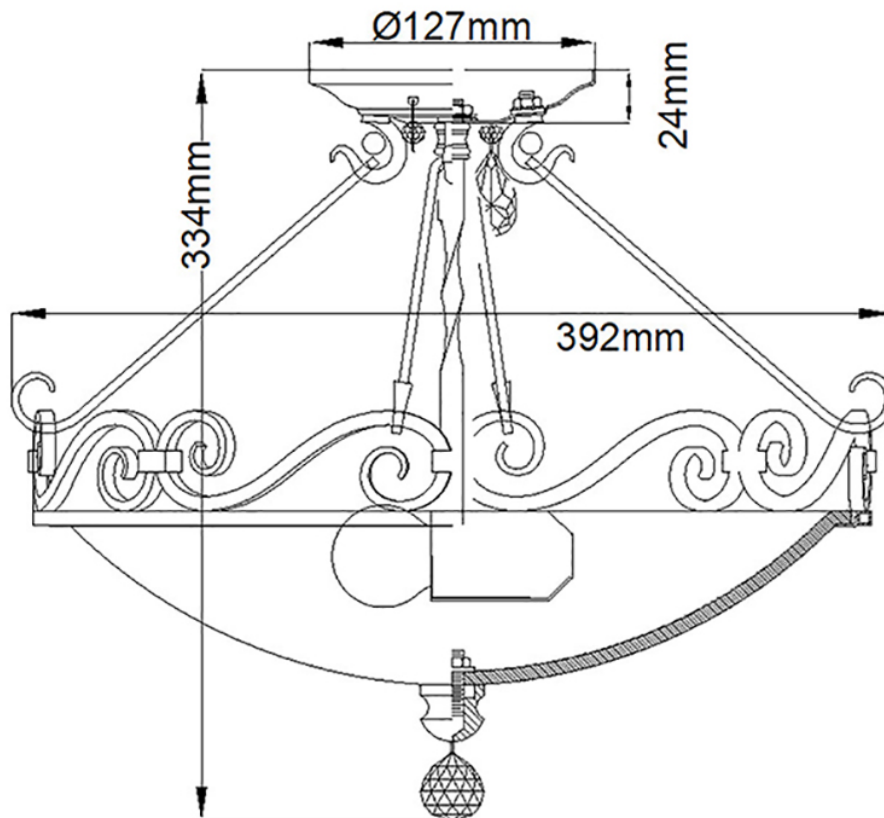

Elstead Lighting - Chateau - FE-CHATEAU-SF - Bronze Amber Glass 2 Light Flush Ceiling Light

CONTACT