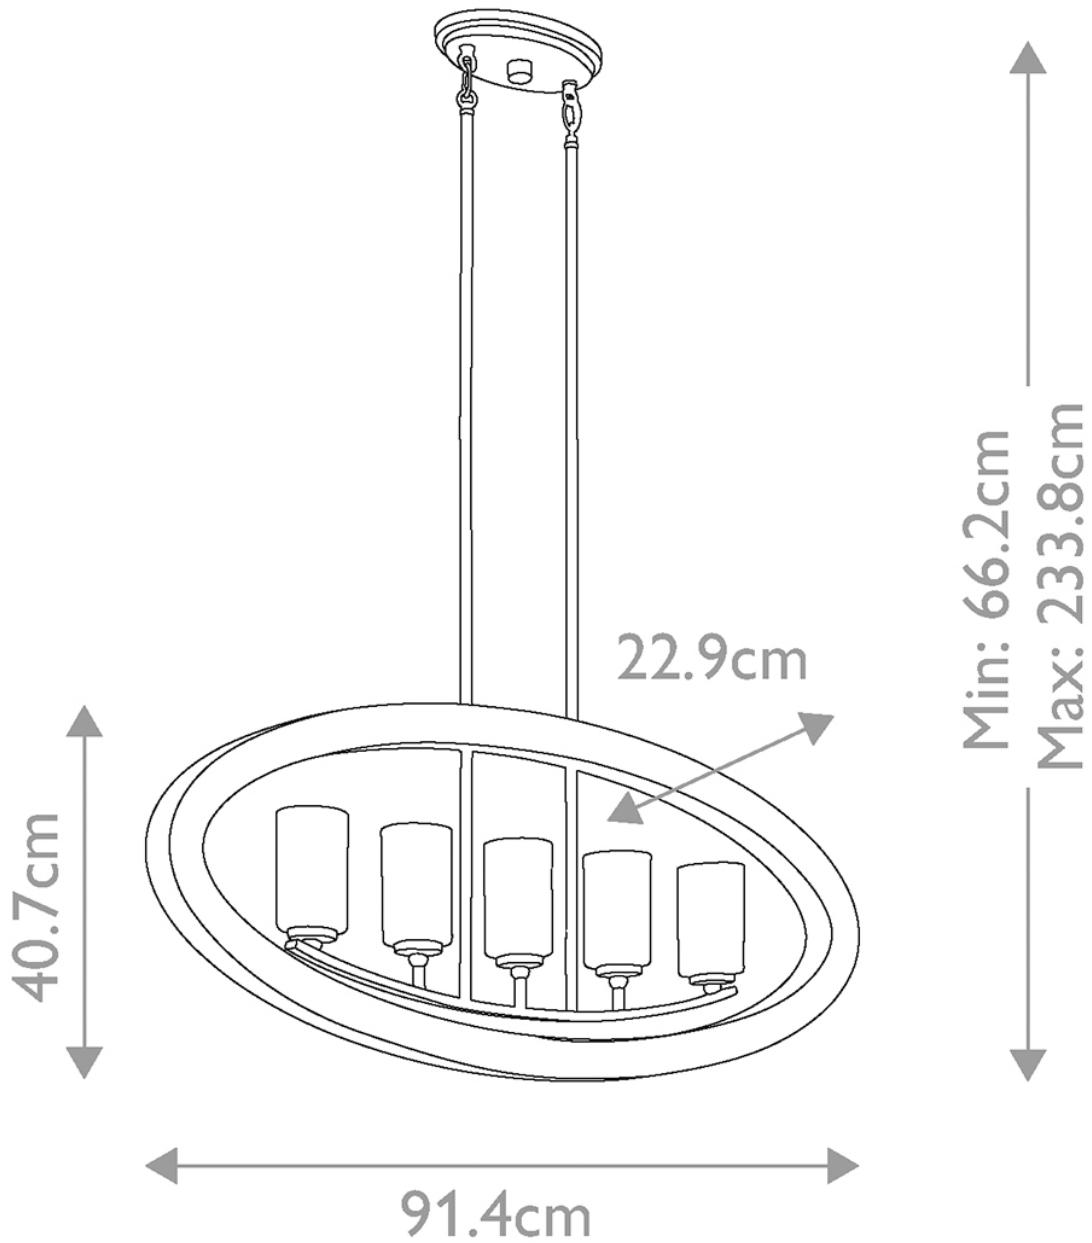

Kichler Lighting - Grand Bank - KL-GRAND-BANK5 - Distressed Grey Clear Seeded Glass 5 Light Bar Ceiling Pendant Light

CONTACT