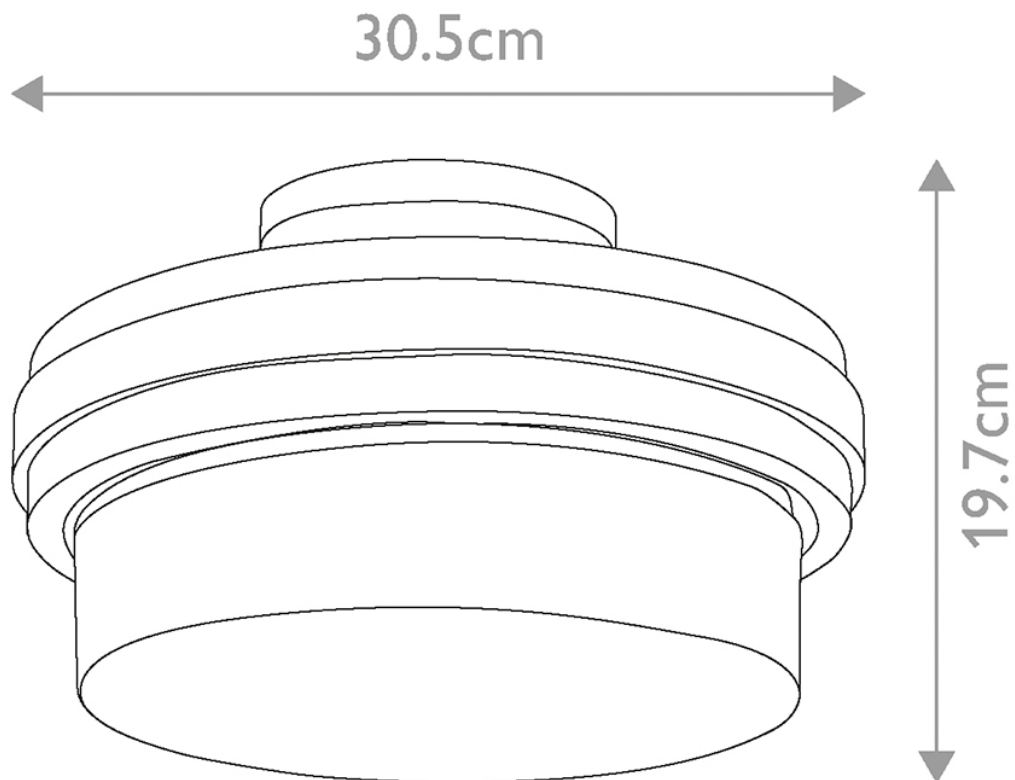

Kichler Lighting - Grand Bank - KL-GRAND-BANK-SF - Distressed Grey Clear Seeded Glass 2 Light Flush Ceiling Light

CONTACT