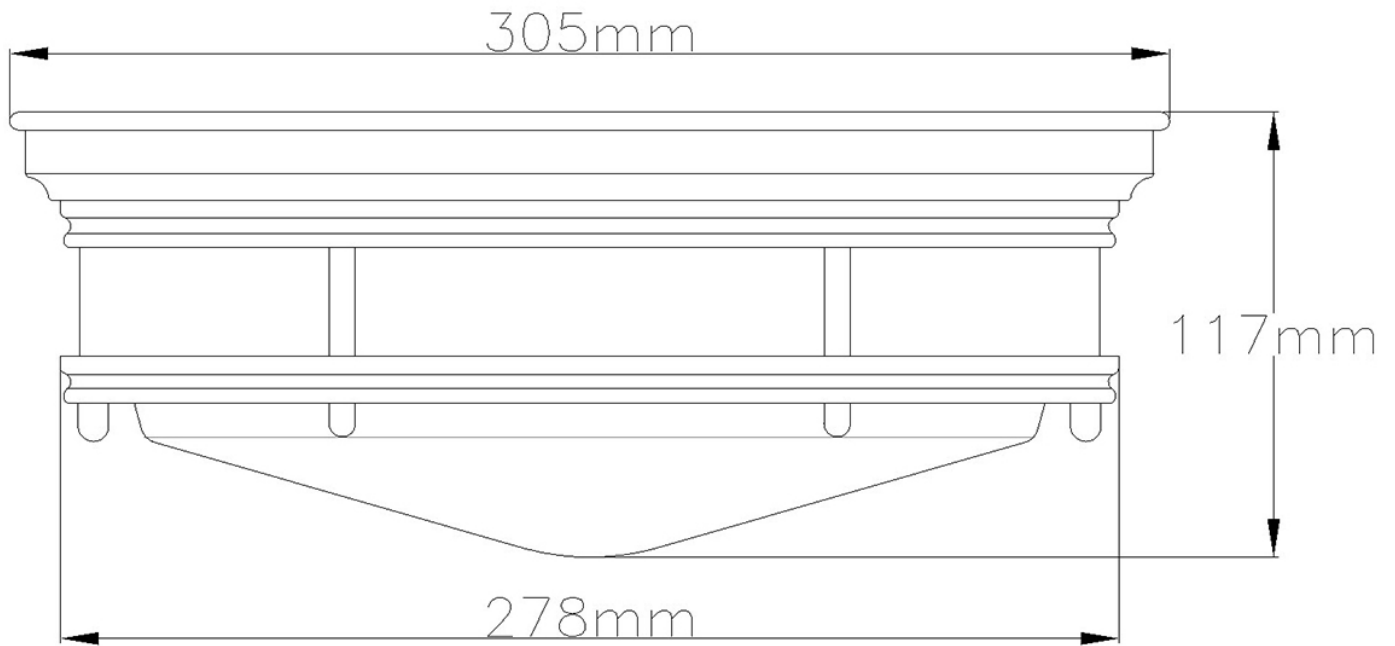

Quintiesse - QN-HADRIAN-FS-AN-CLEAR - Hadrian 2 Light Flush Mount - Clear Glass - Antique Nickel

**CONTACT**