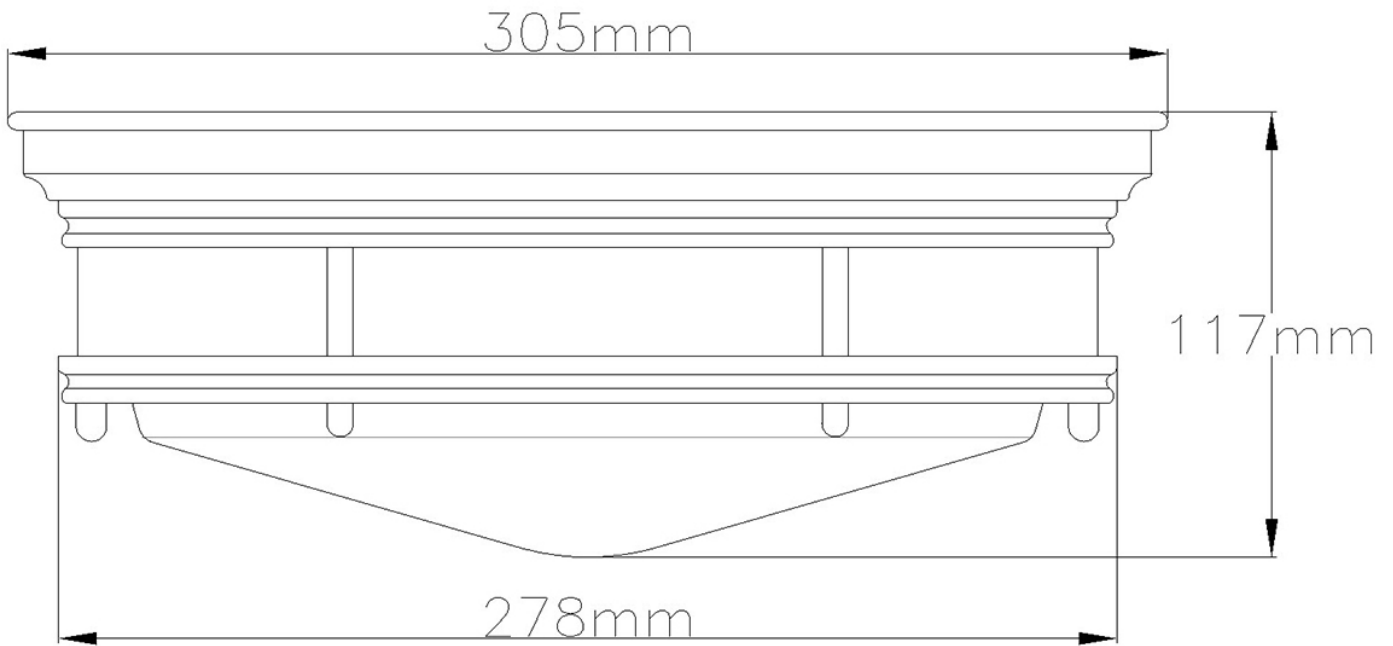

Quintiesse - QN-HADRIAN-FS-AN-OPAL - Hadrian 2 Light Flush Mount - Opal Glass - Antique Nickel

CONTACT