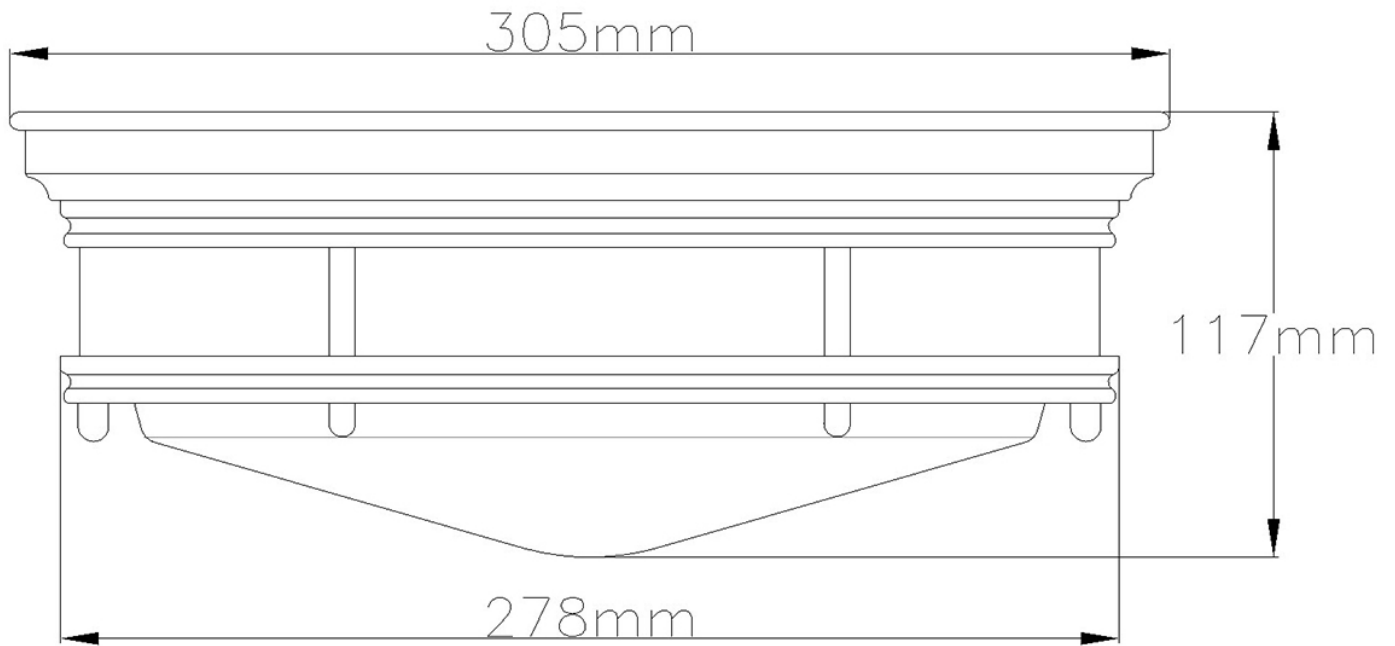

Quintiesse - QN-HADRIAN-FS-BR-CLEAR - Hadrian 2 Light Flush Mount - Clear Glass - Brushed Bronze

CONTACT