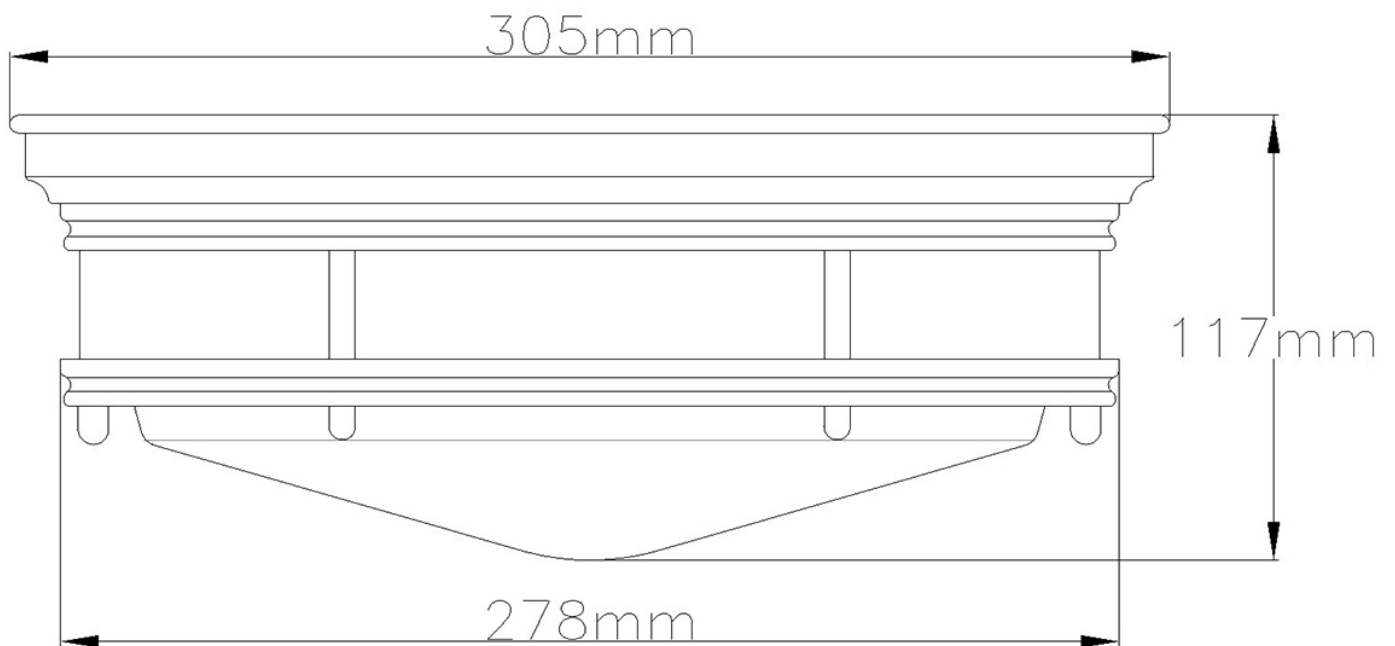

Quintiesse - QN-HADRIAN-FS-BR-OPAL - Hadrian 2 Light Flush Mount - Opal Glass - Brushed Bronze

CONTACT