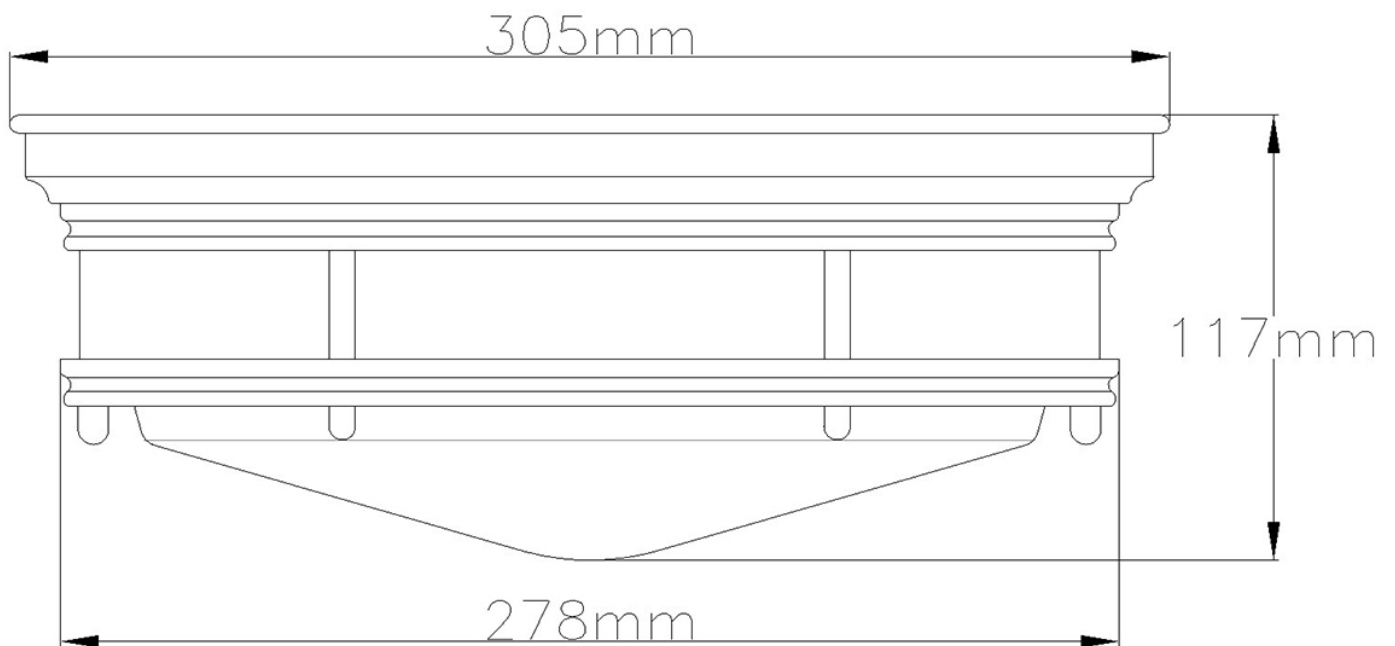

Quintiesse - QN-HADRIAN-FS-CM-CLEAR - Hadrian 2 Light Flush Mount - Clear Glass - Chrome

CONTACT