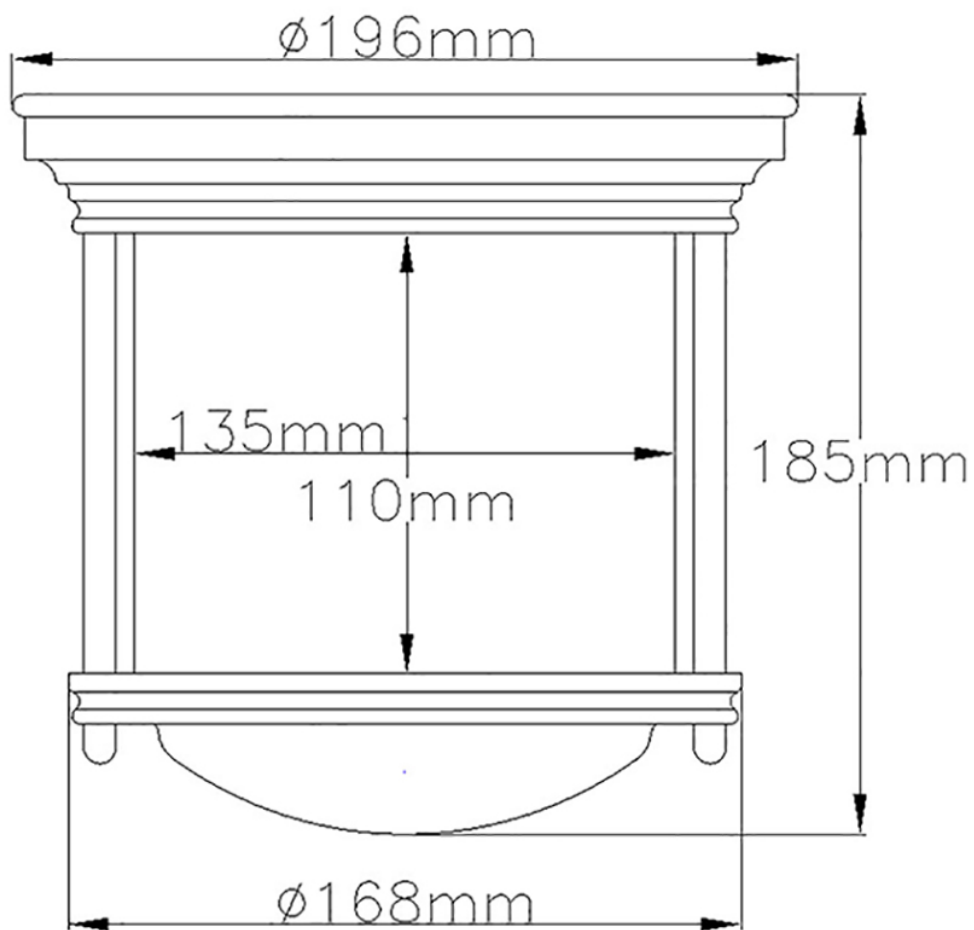

Quintiesse - QN-HADRIAN-MINI-F-AN-CLEAR - Hadrian 1 Light Flush Mount - Clear Glass - Antique Nickel

CONTACT