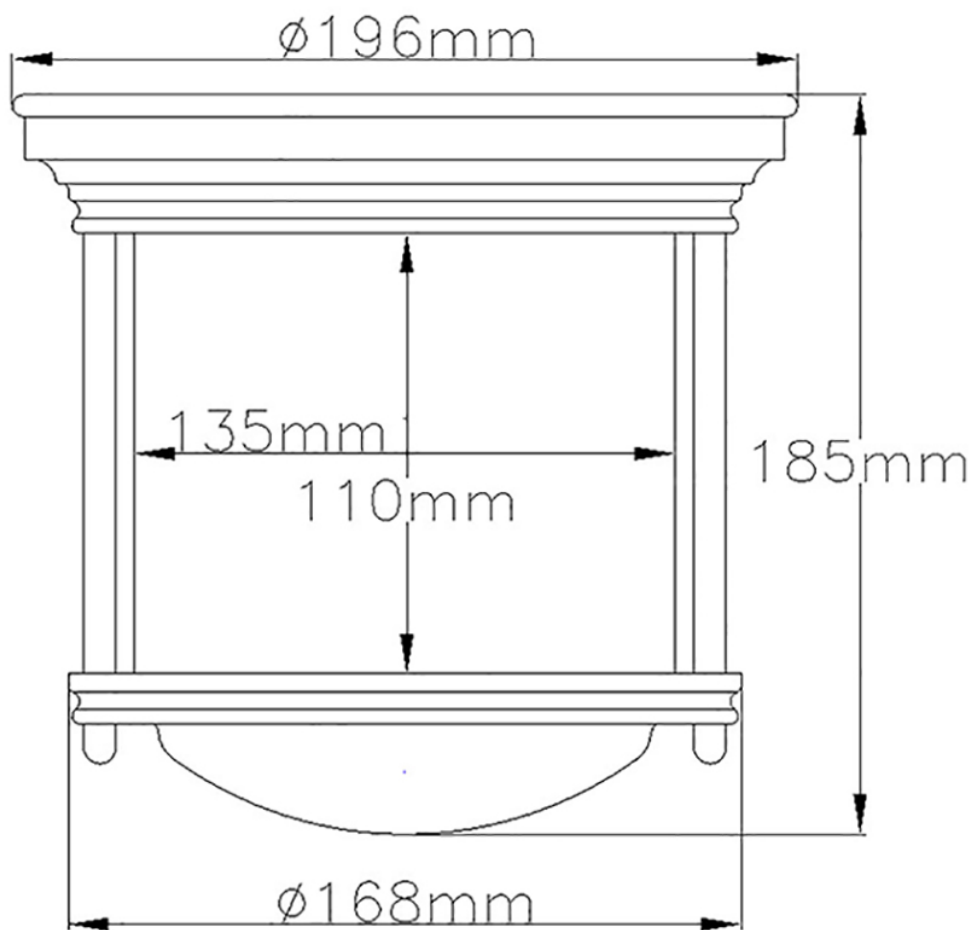

Quintiesse - QN-HADRIAN-MINI-F-AN-OPAL - Hadrian 1 Light Flush Mount - Opal Glass - Antique Nickel

**CONTACT**