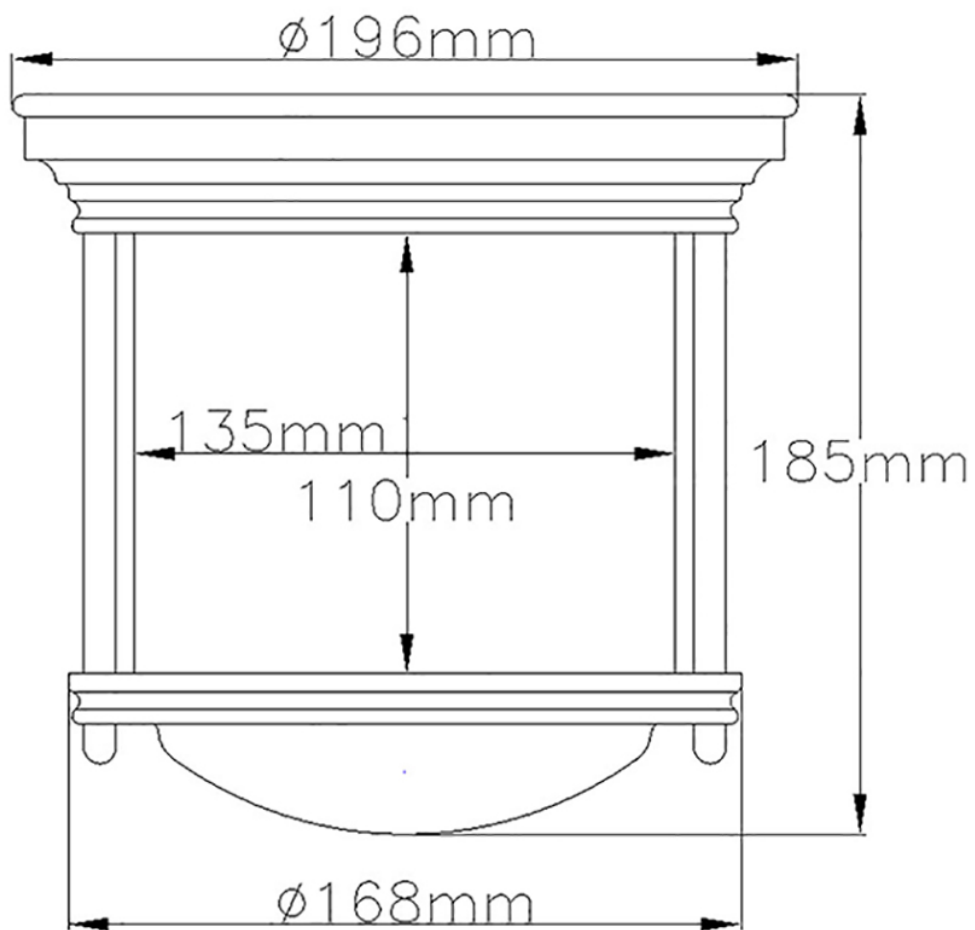

Quintiesse - QN-HADRIAN-MINI-F-BR-CLEAR - Hadrian 1 Light Flush Mount - Clear Glass - Brushed Bronze

CONTACT