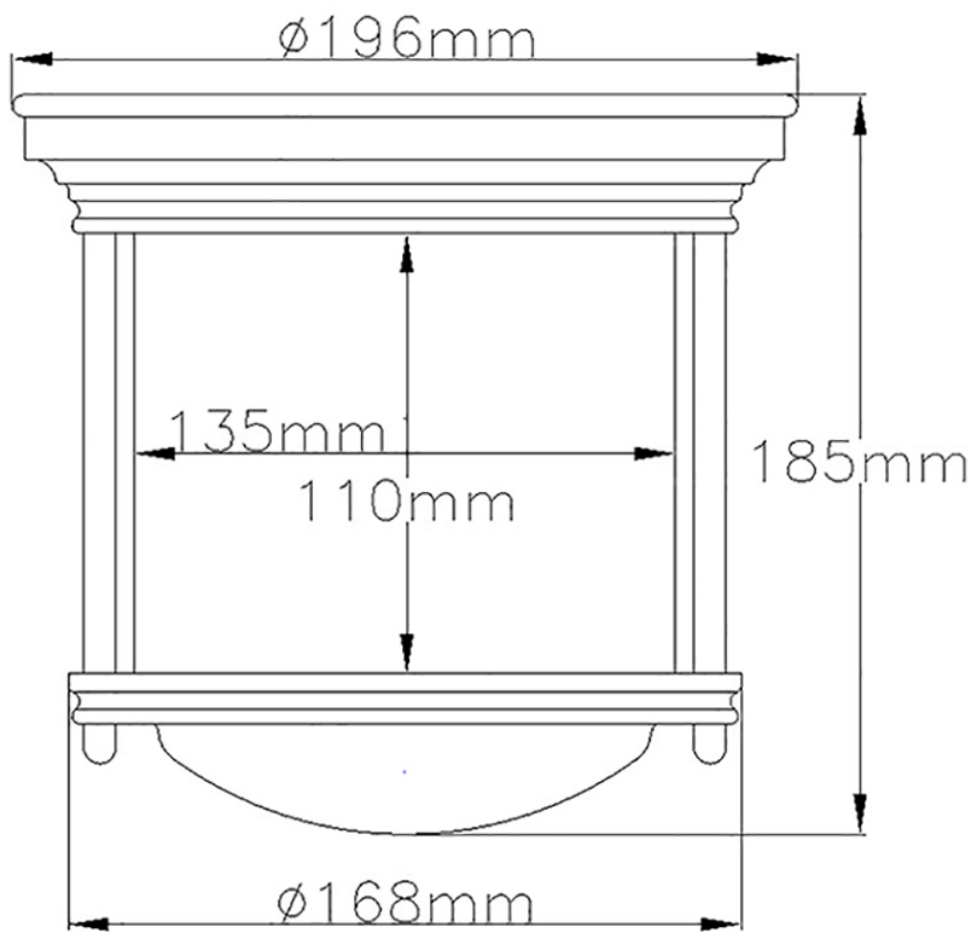

Quintiesse - QN-HADRIAN-MINI-F-CM-CLEAR - Hadrian 1 Light Flush Mount - Clear Glass - Chrome

**CONTACT**