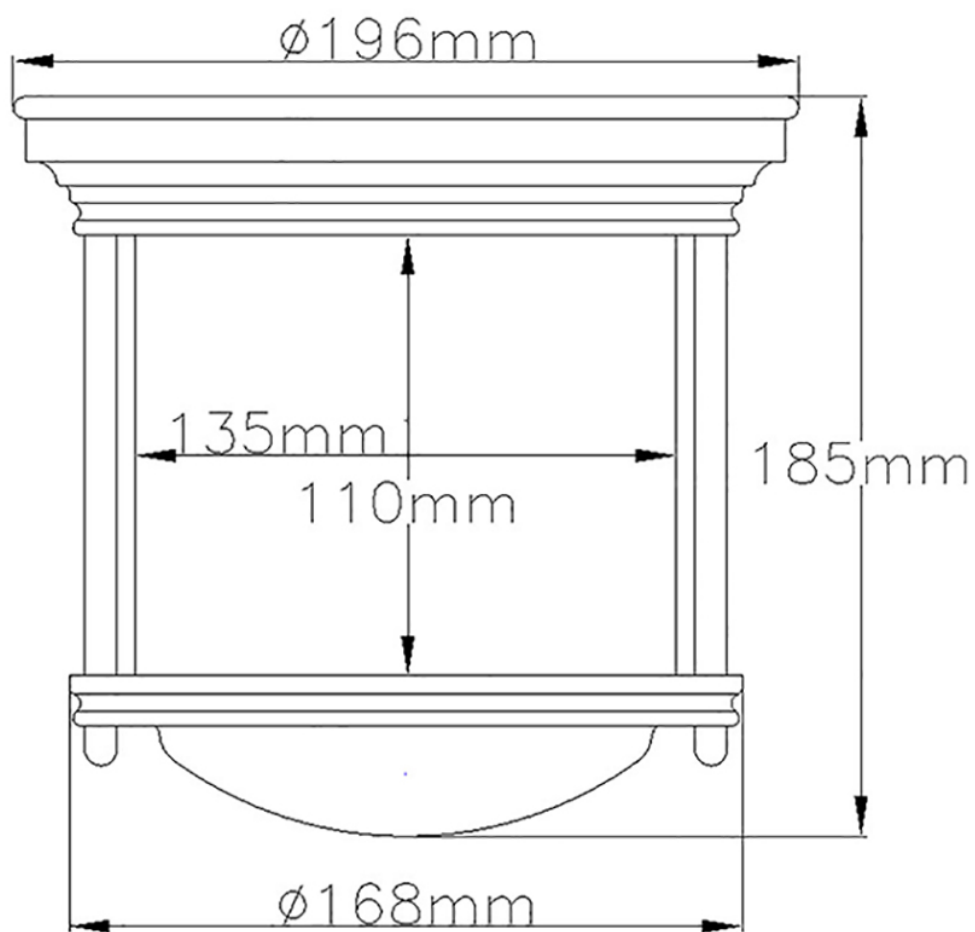

Quintiesse - QN-HADRIAN-MINI-F-CM-OPAL - Hadrian 1 Light Flush Mount - Opal Glass - Chrome

**CONTACT**