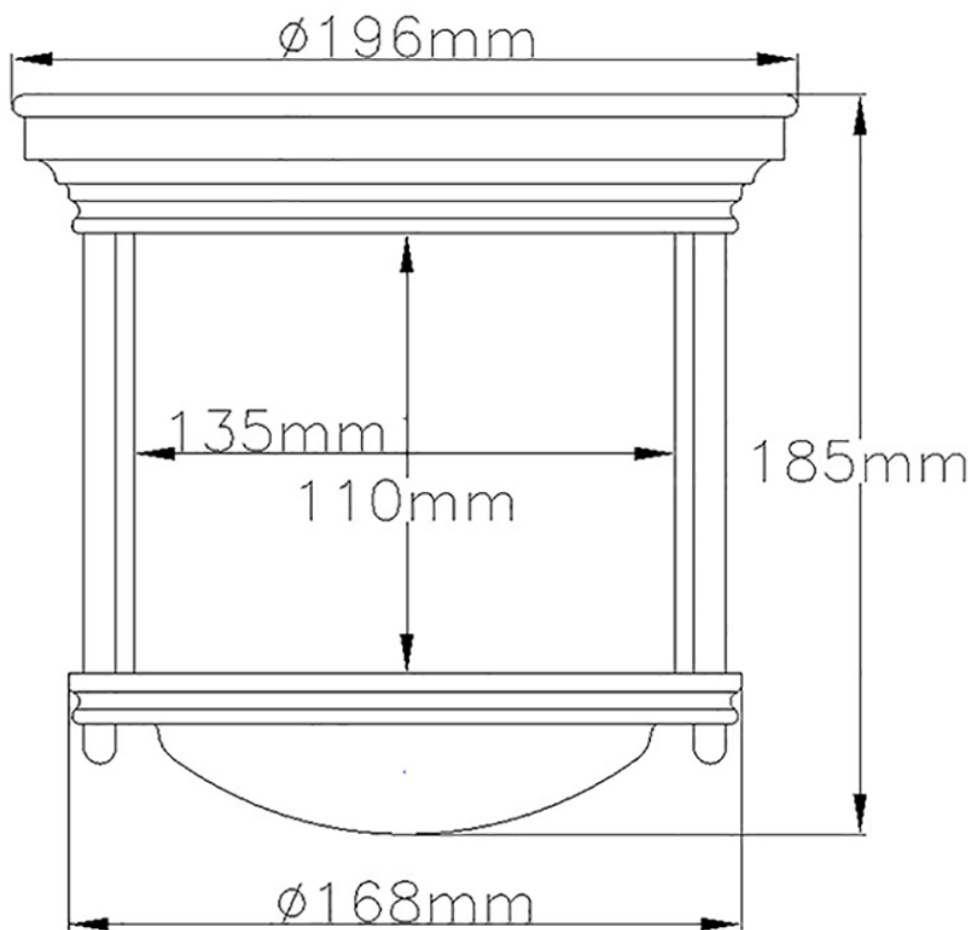

Quintiesse - QN-HADRIAN-MINI-F-OZ-OPAL - Hadrian 1 Light Flush Mount - Opal Glass - Oil Rubbed Bronze

**CONTACT**