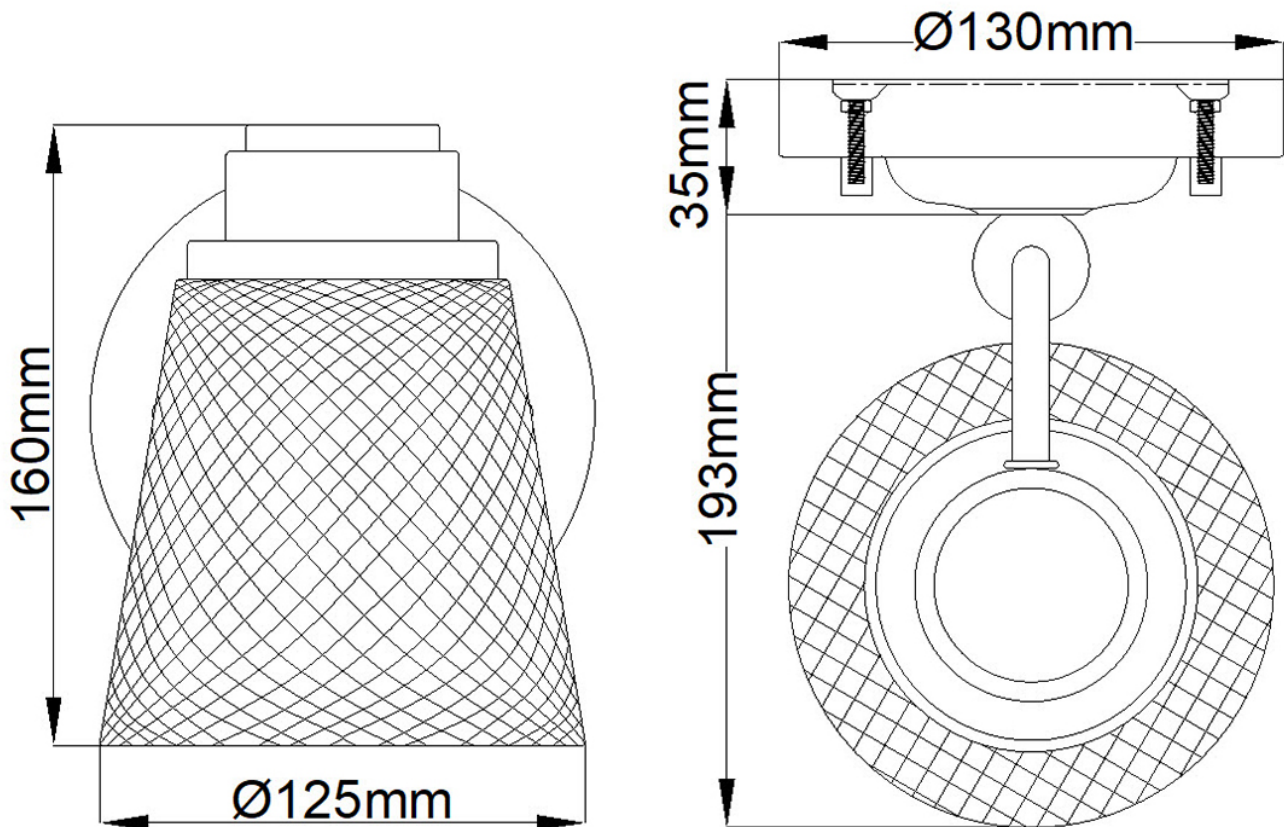

Quintiesse - QN-HUDSON1-BATH - Hudson 1 Light Wall Light

CONTACT