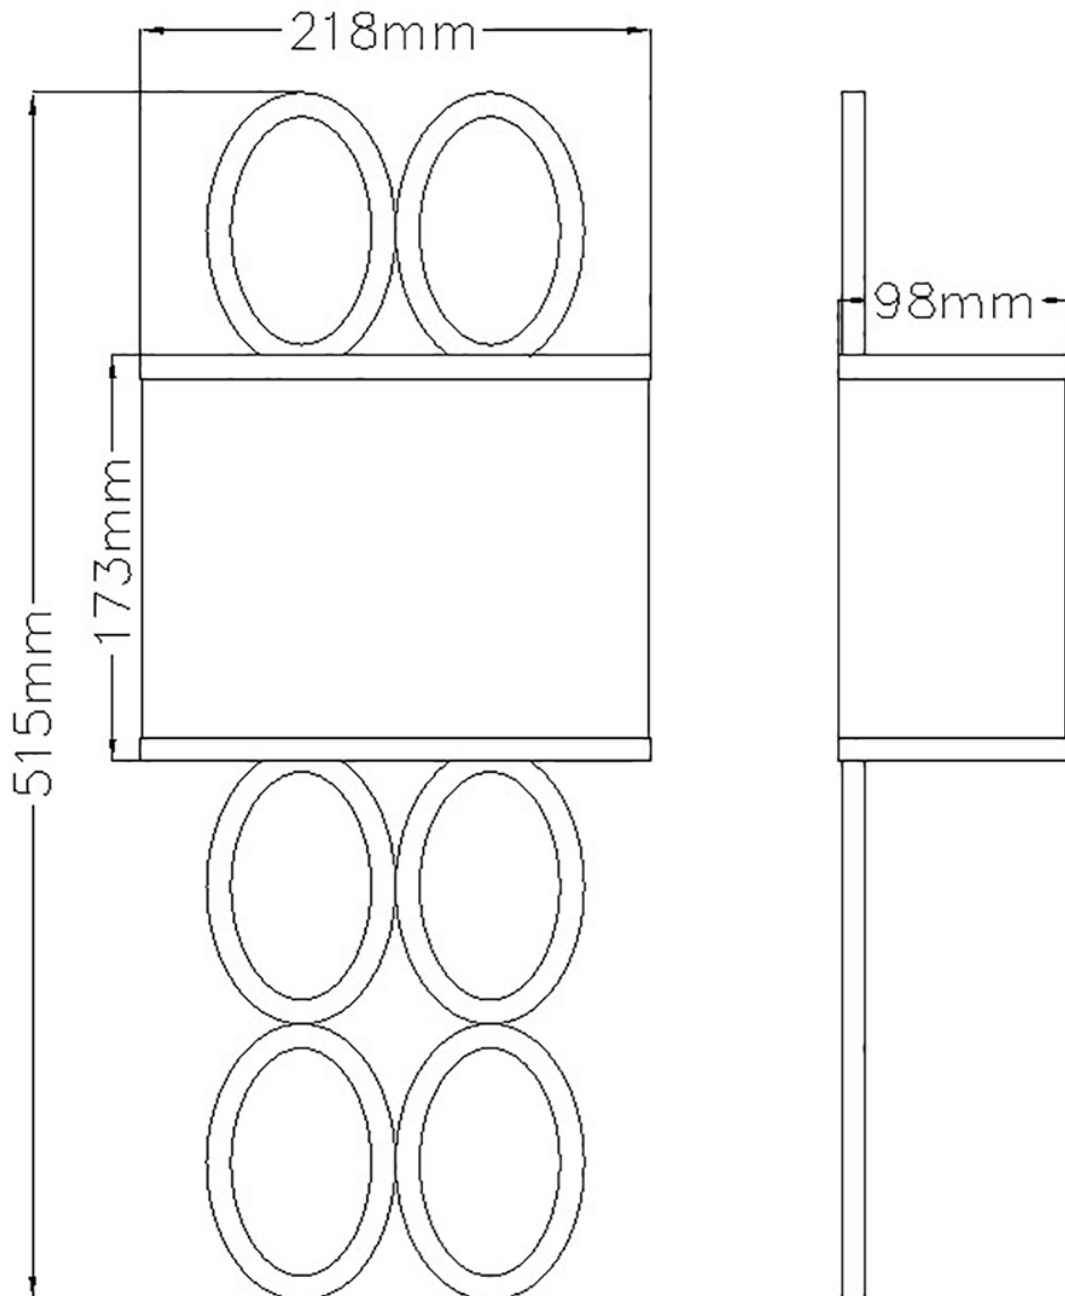

Elstead Lighting - Jules - HK-JULES2-BN - Brushed Nickel White 2 Light Wall Light

CONTACT