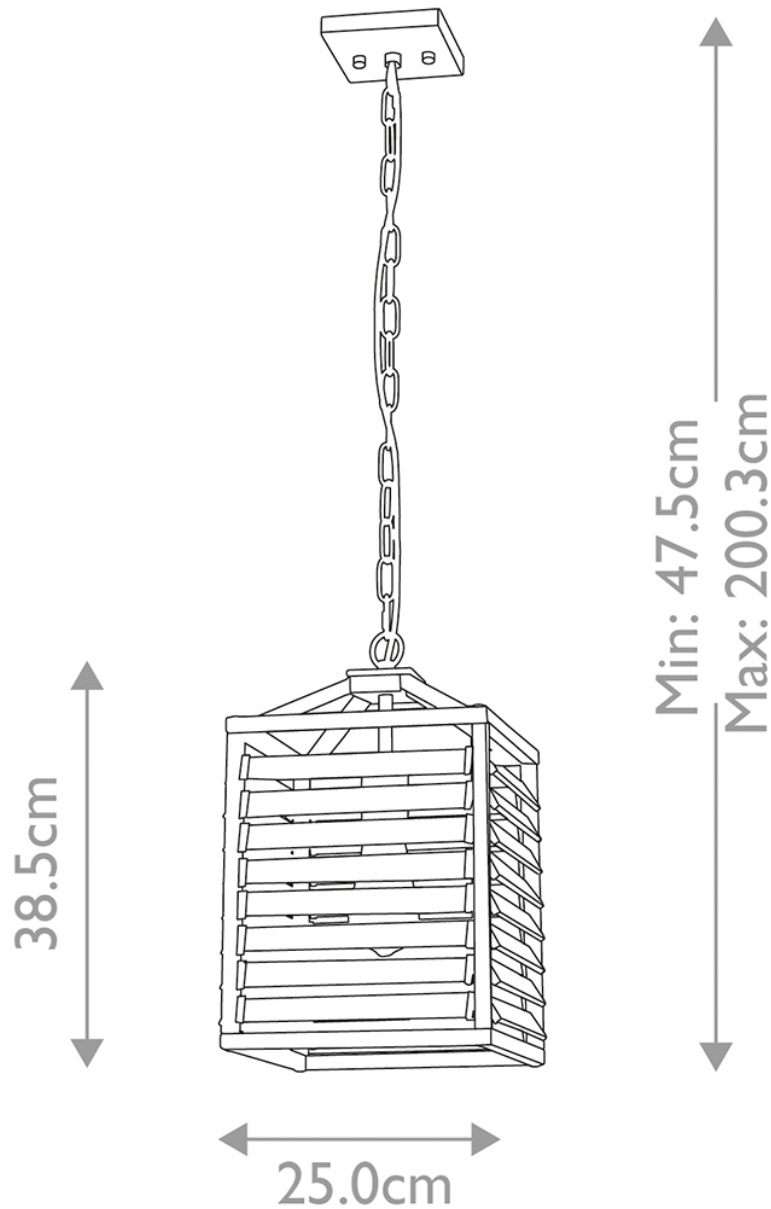

Elstead Lighting - Louvre - LOUVRE-1P - Gunmetal Clear Seeded Glass Ceiling Pendant Light

**CONTACT**