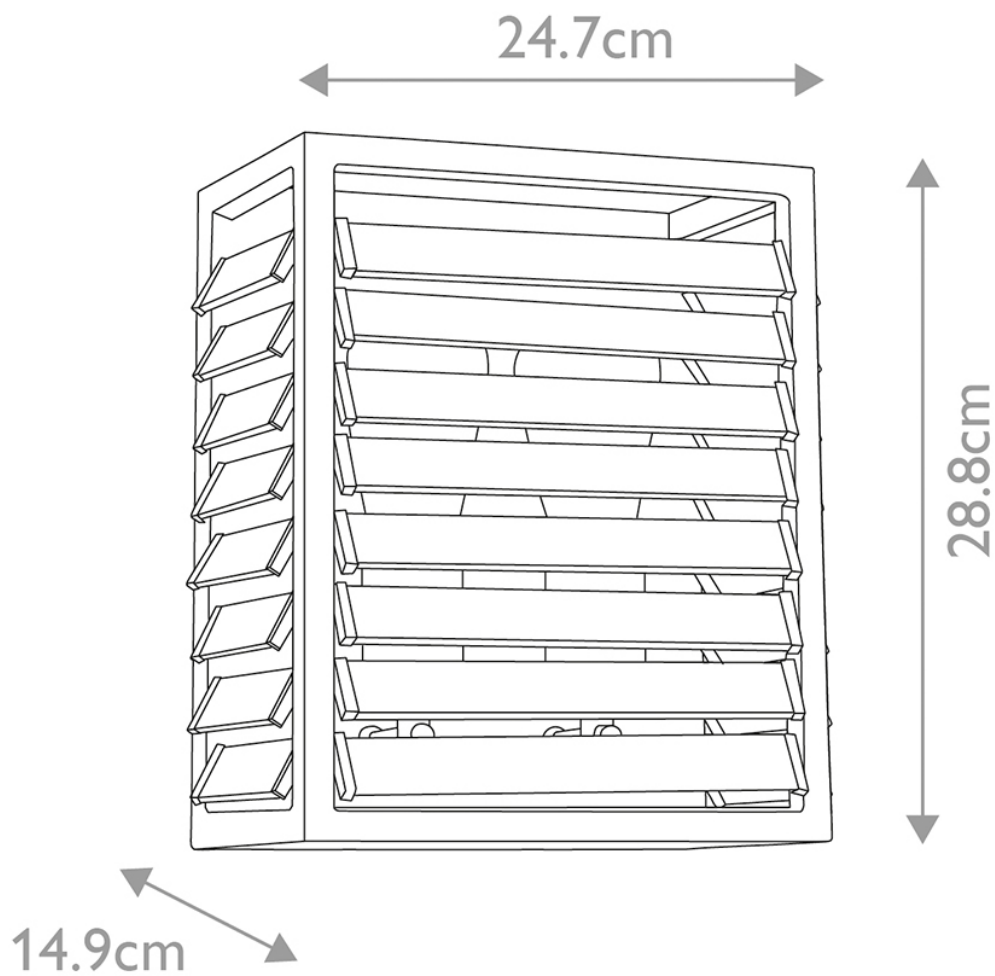

Elstead Lighting - Louvre - LOUVRE2 - Gunmetal Clear Glass 2 Light Wall Washer Light

CONTACT