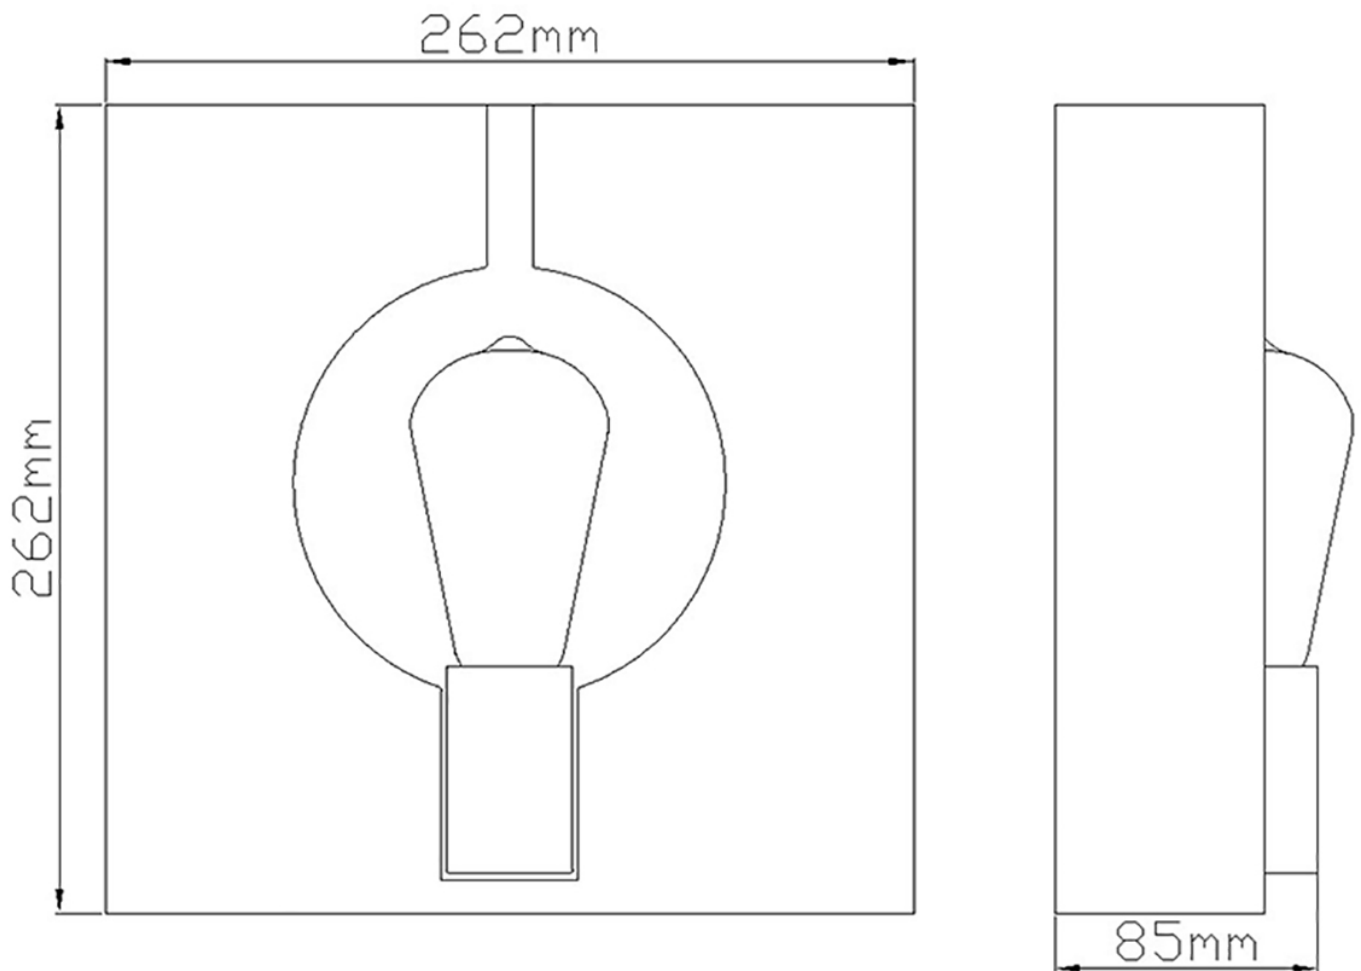

Quintiesse - QN-LUDLOW1-GR - Ludlow 1 Light Wall Light - Brushed Graphite

CONTACT