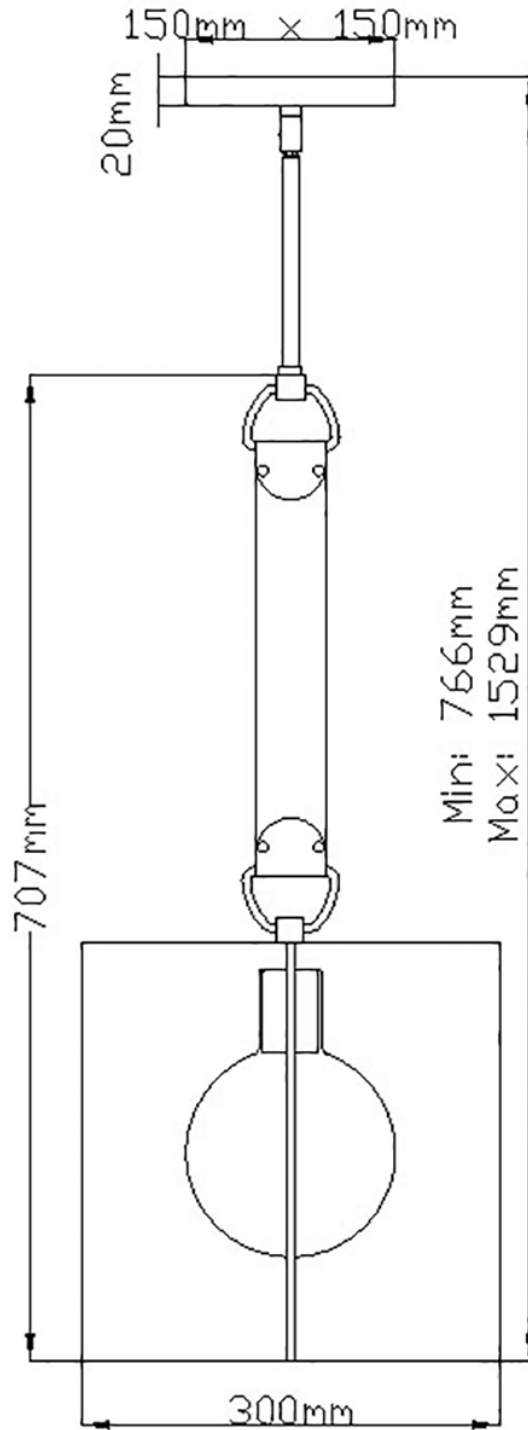

Quintiesse - QN-LUDLOW-1P-GR - Ludlow 1 Light Pendant - Brushed Graphite

CONTACT