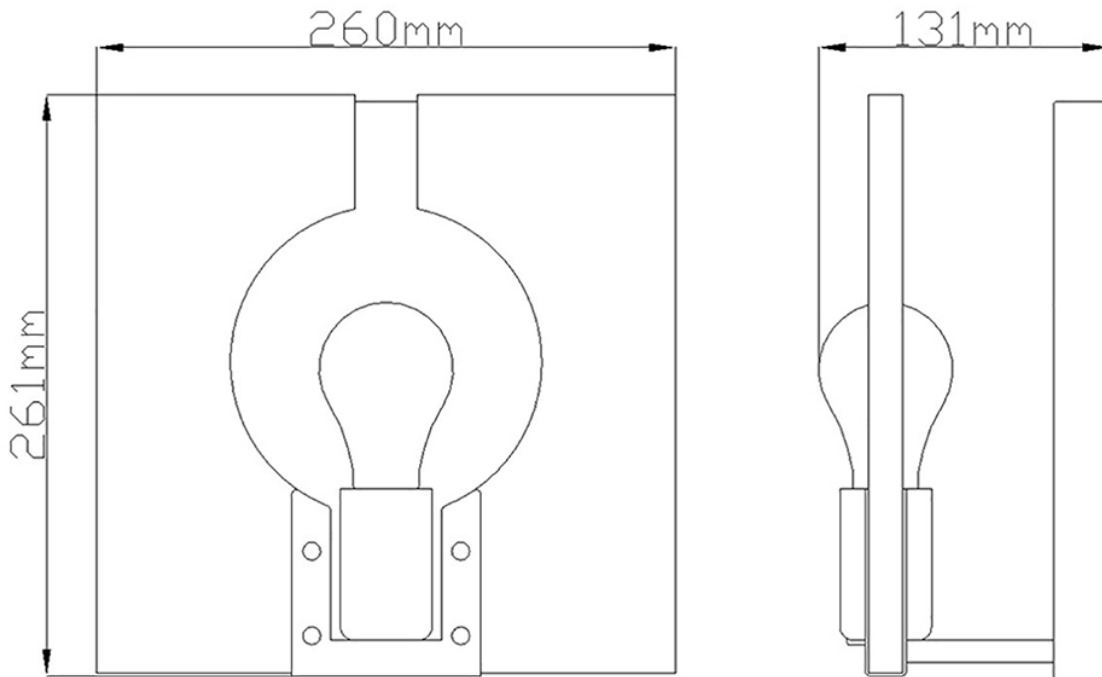

Quintiesse - QN-LUDLOW1-PN - Ludlow 1 Light Wall Light - Polished Nickel

CONTACT