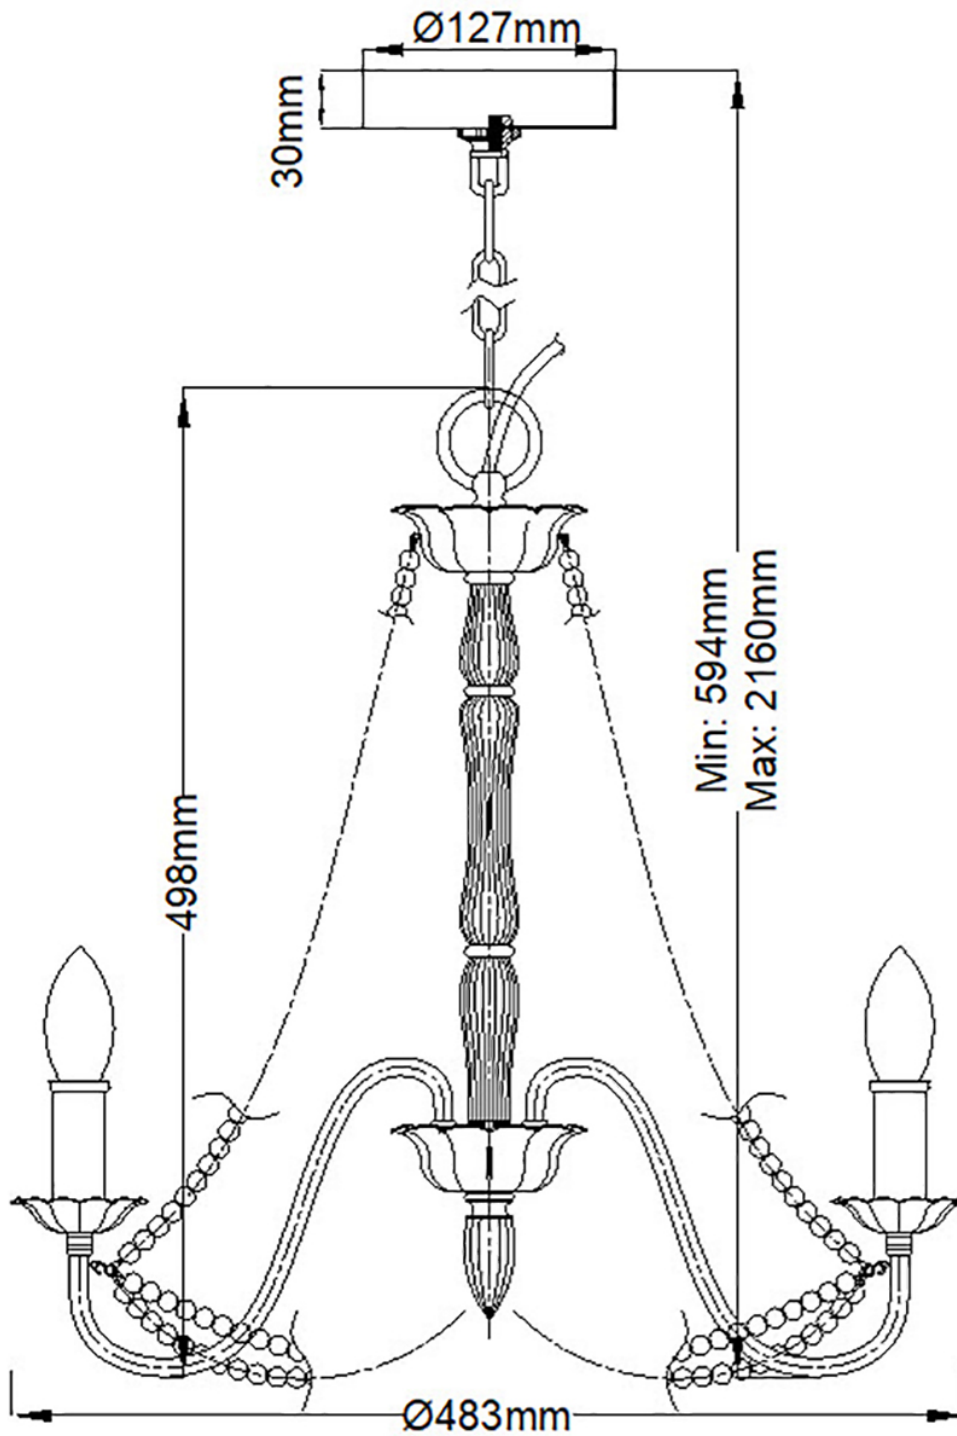

Elstead Lighting - Maryville - FE-MARYVILLE3 - Washed Grey Wood 3 Light Chandelier

**CONTACT**