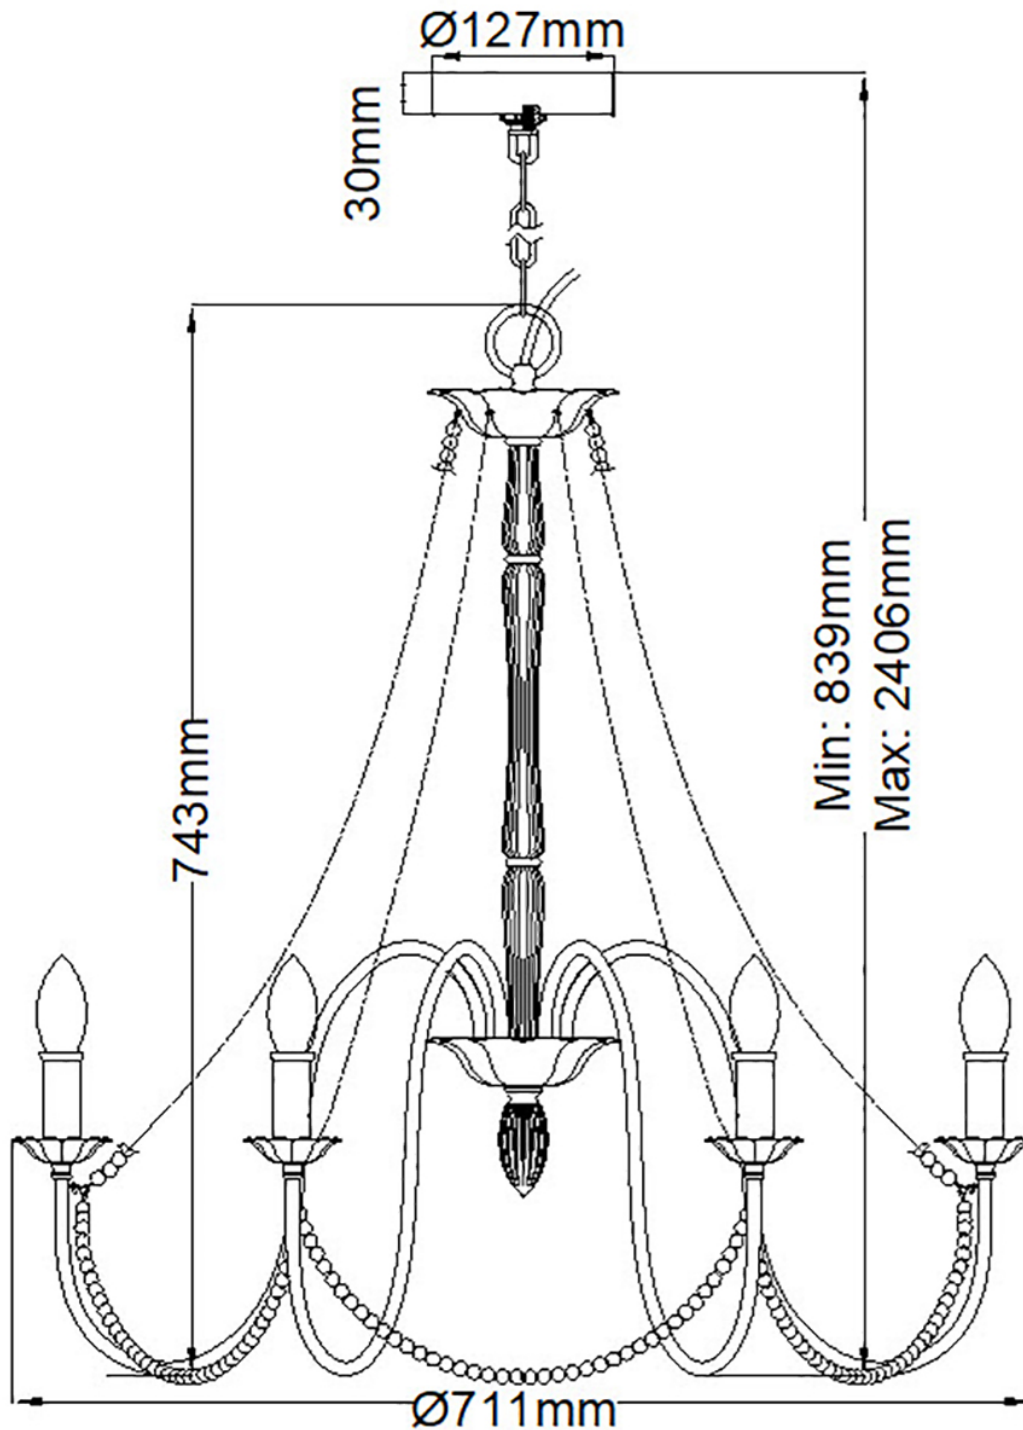

Elstead Lighting - Maryville - FE-MARYVILLE6 - Washed Grey Wood 6 Light Chandelier

CONTACT