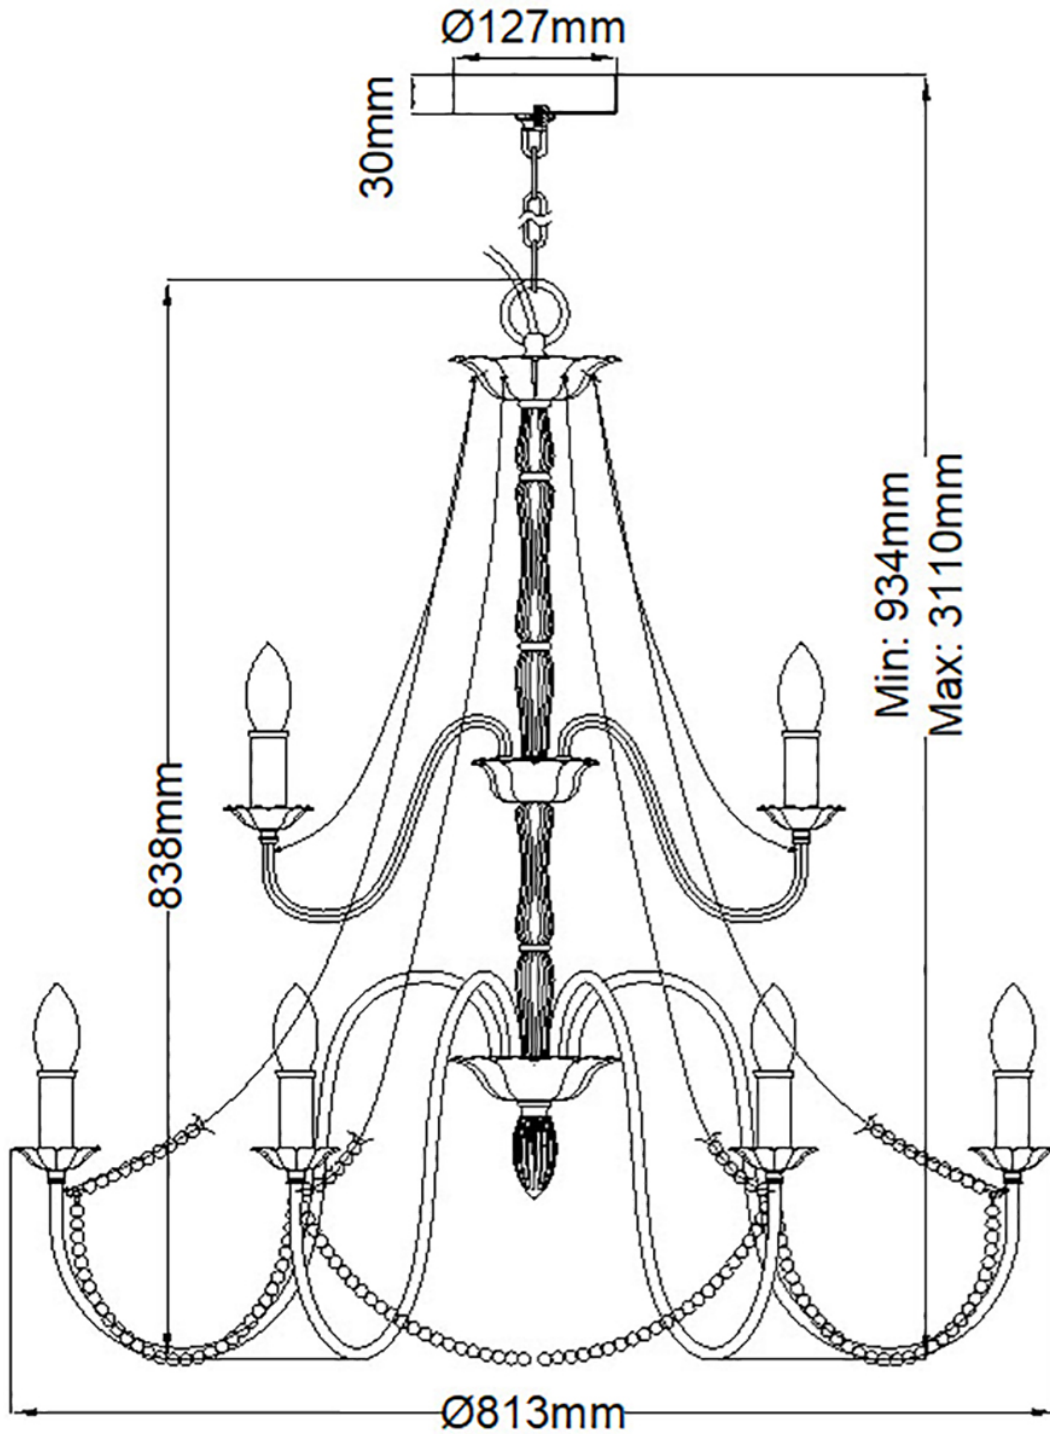

Elstead Lighting - Maryville - FE-MARYVILLE9 - Washed Grey Wood 9 Light Chandelier

CONTACT