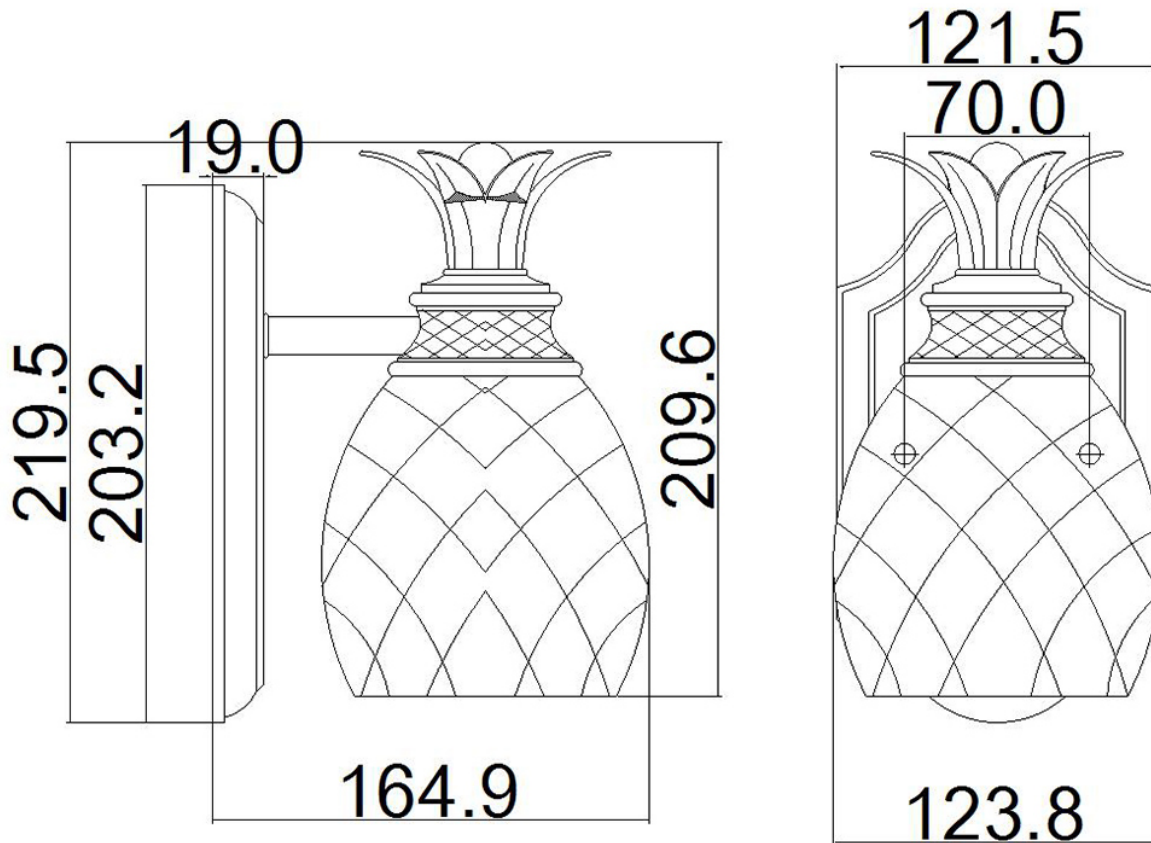

Hinkley Lighting - Plantation - HK-PLANTATION1-BATH-BB - LED Brass Clear Glass IP44 Bathroom Wall Light

CONTACT