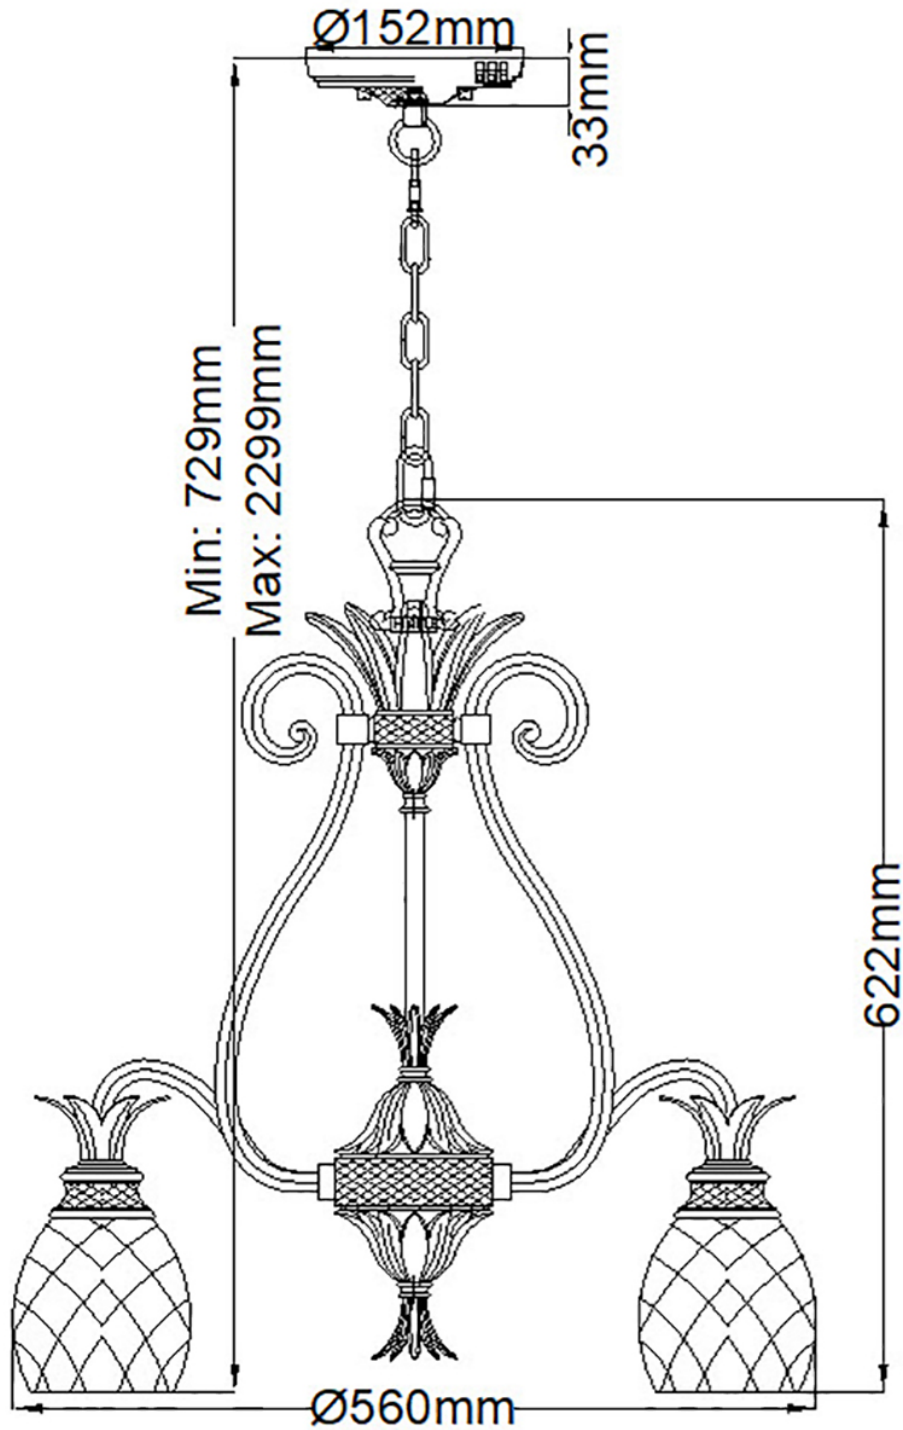

Hinkley Lighting - Plantation - HK-PLANTATION5-BB - Brass Clear Glass 5 Light Ceiling Pendant Light

**CONTACT**