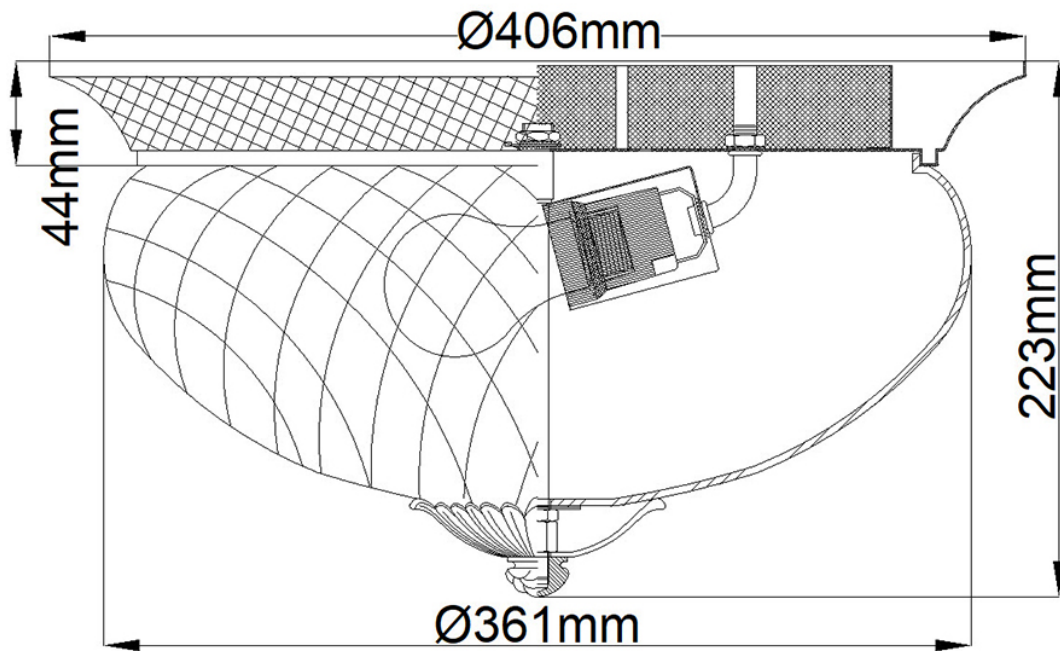

Hinkley Lighting - Plantation - HK-PLANTATION-FL-BB - Brass Clear Glass 3 Light Flush Ceiling Light

CONTACT