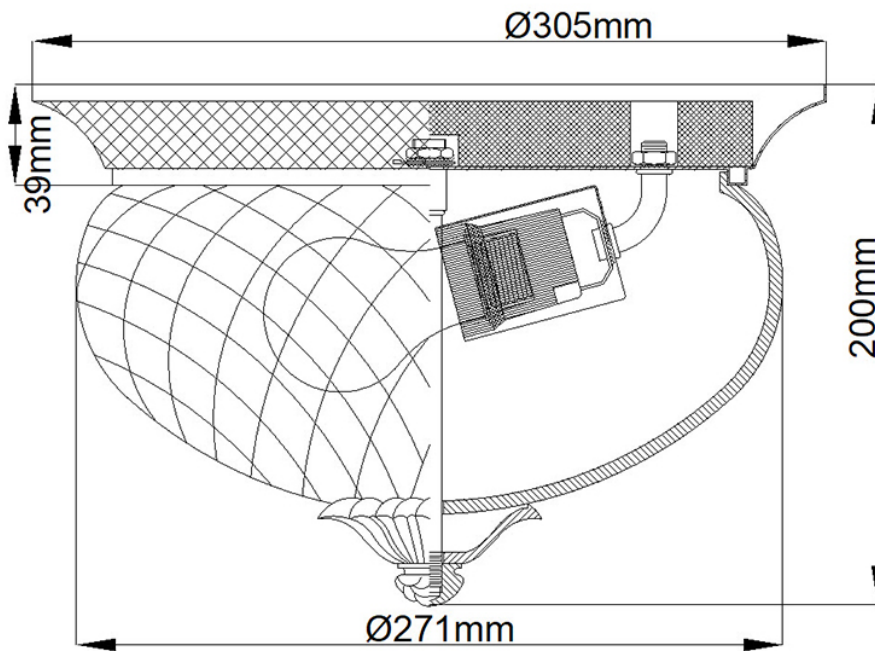

Hinkley Lighting - Plantation - HK-PLANTATION-FS-BB - Brass Clear Glass 2 Light Flush Ceiling Light

CONTACT