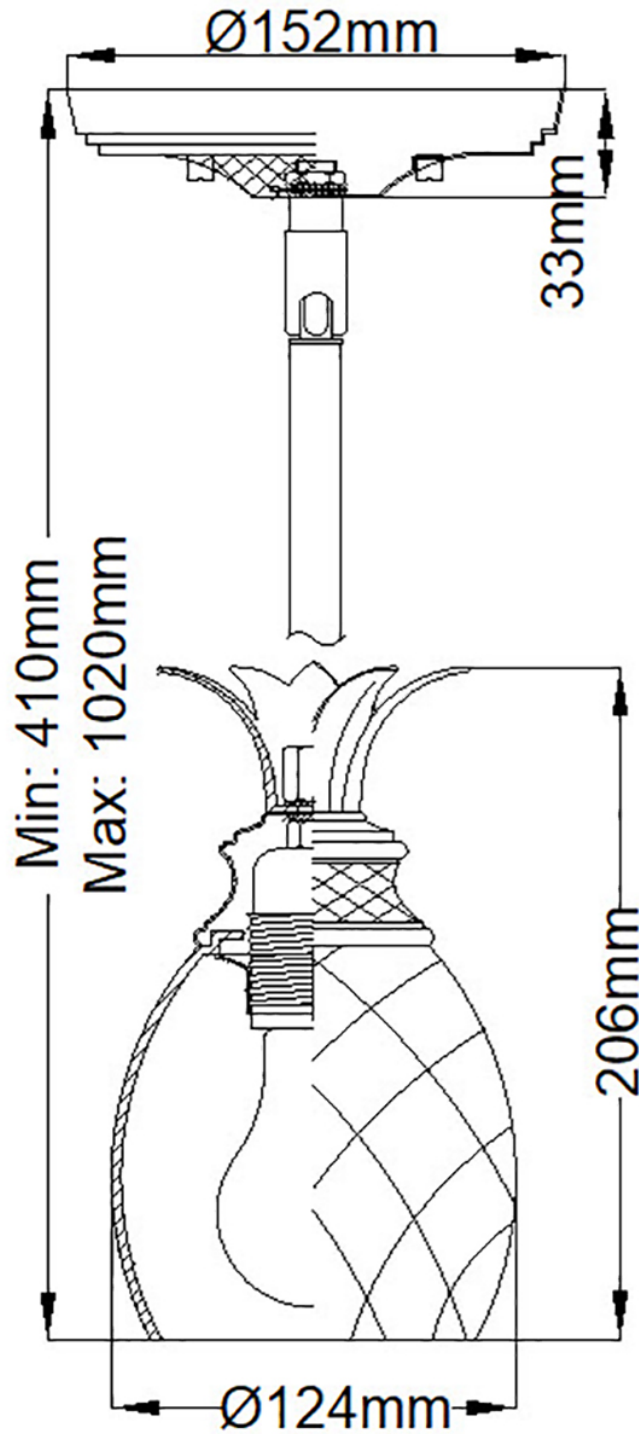

Hinkley Lighting - Plantation - HK-PLANTATION-MP-BB - Brass Clear Glass Ceiling Pendant Light

CONTACT