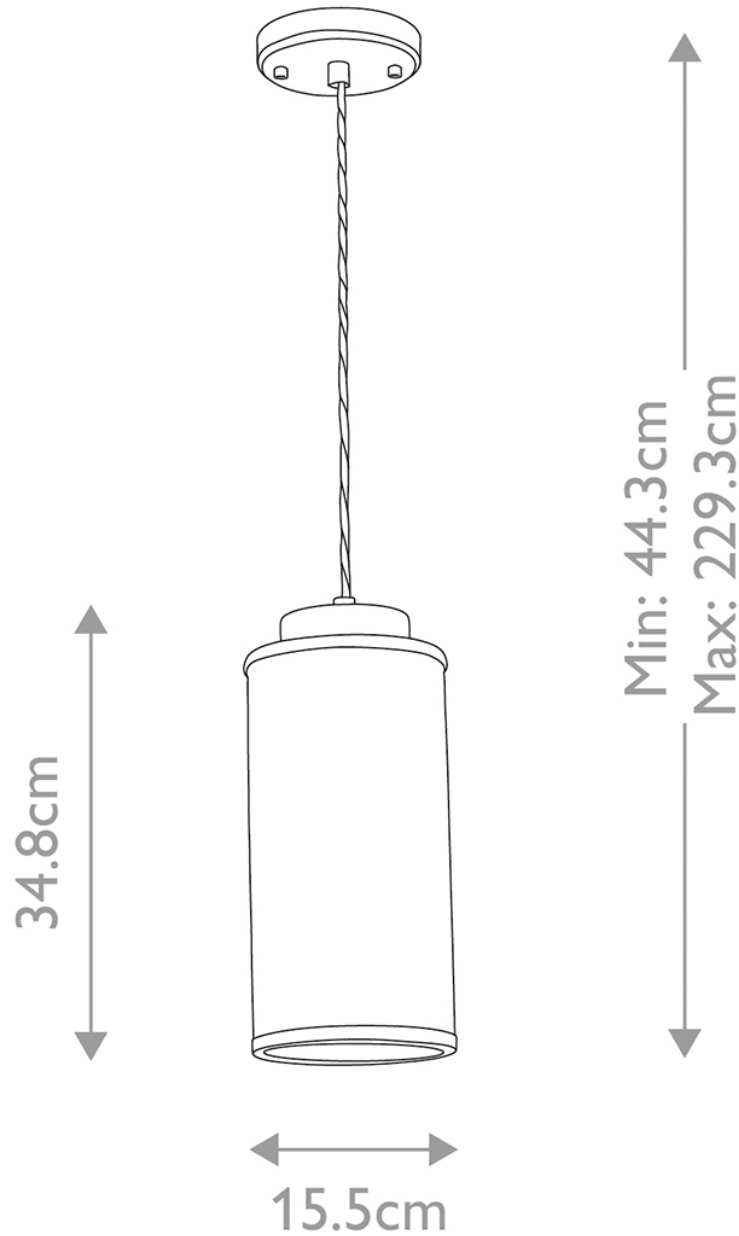

Elstead Lighting - Reno - RENO-P-SMOKE - Nickel Smoked Glass Ceiling Pendant Light

CONTACT