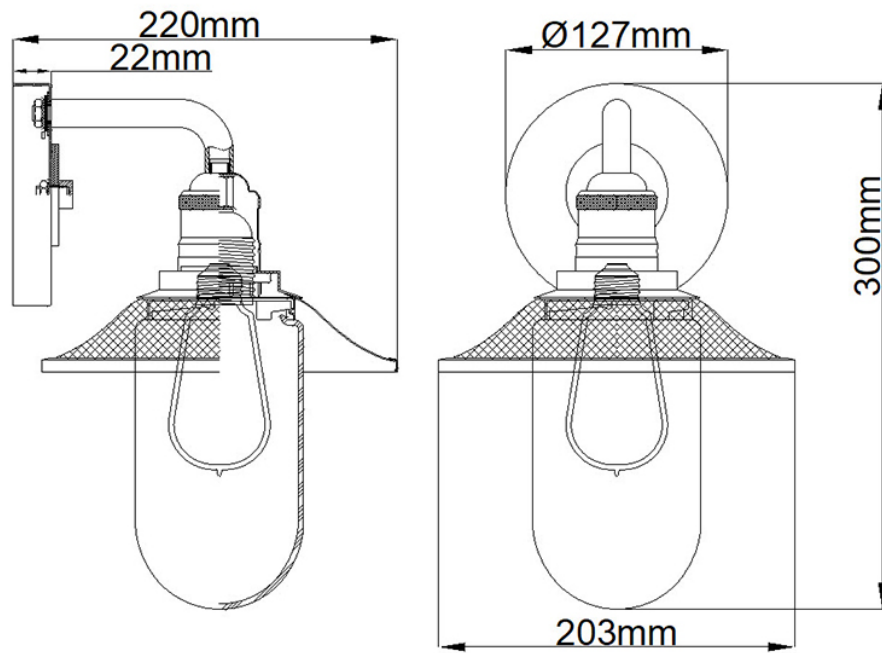

Quintiesse - QN-RIGBY1-BATH-PC - Rigby 1 Light Wall Light - Polished Chrome

**CONTACT**