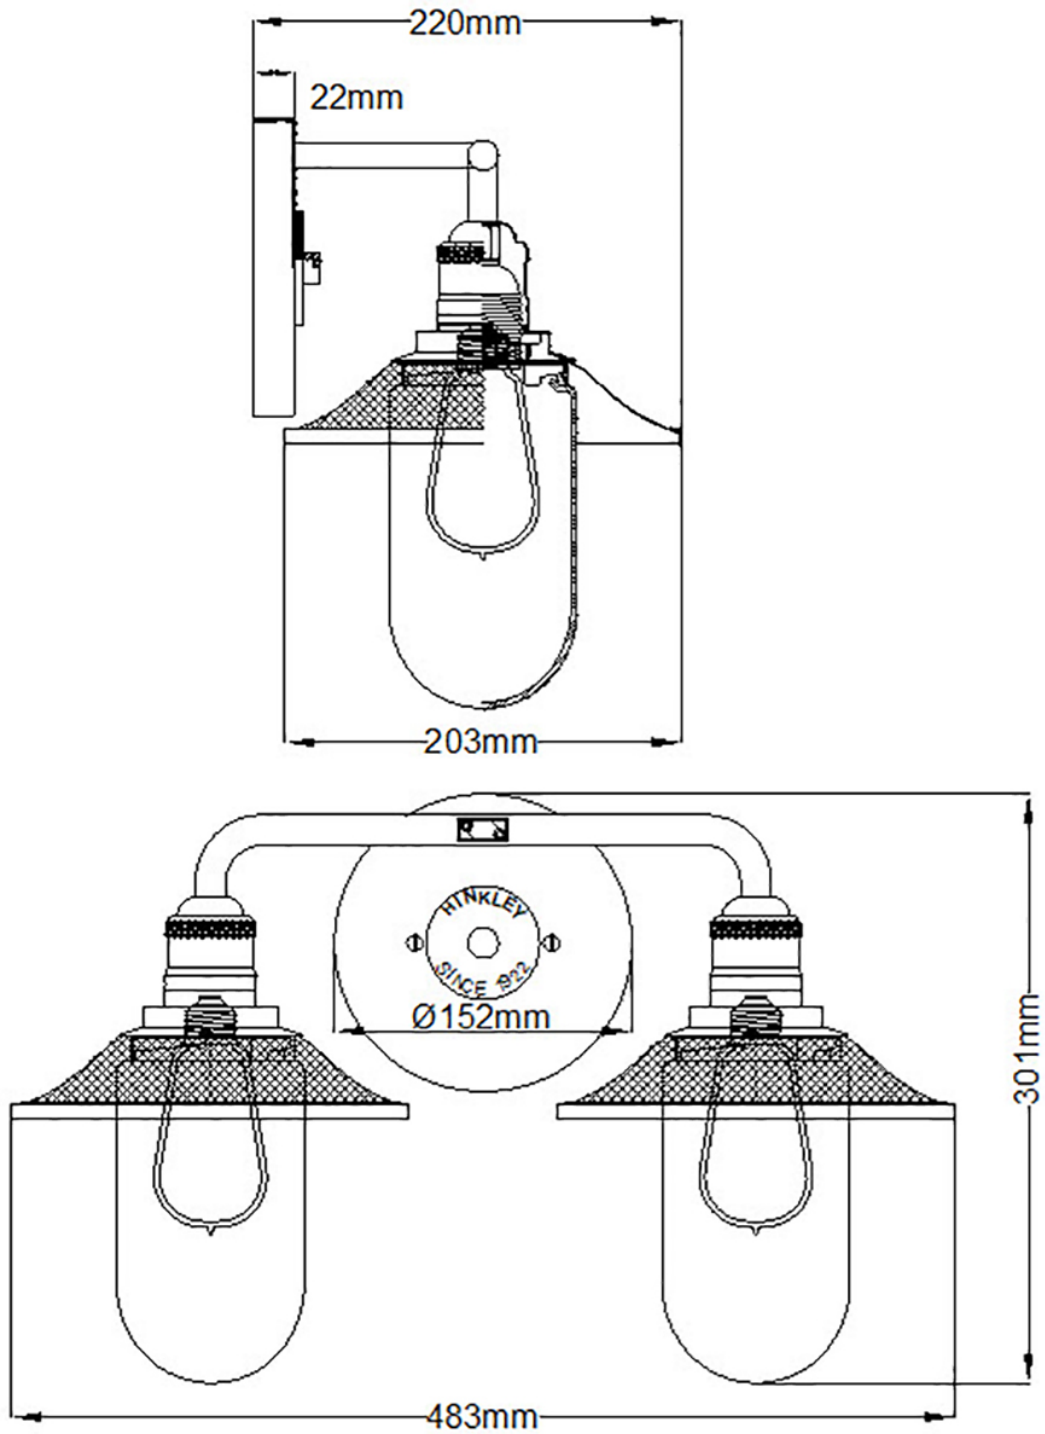

Quintiesse - QN-RIGBY2-BATH-AN - Rigby 2 Light Wall Light - Antique Nickel

CONTACT