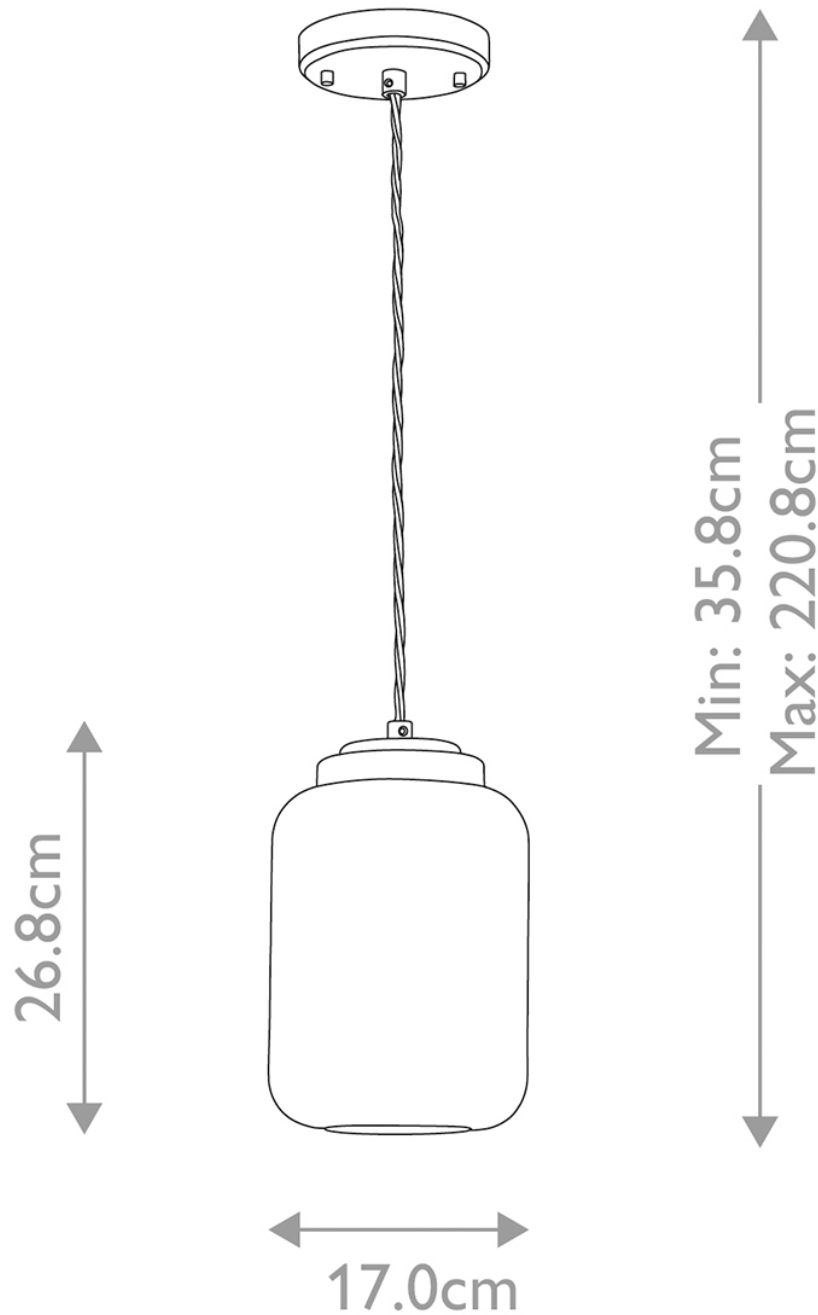

Elstead Lighting - Sola - SOLA-P - Nickel Clear Seeded Glass Ceiling Pendant Light

**CONTACT**