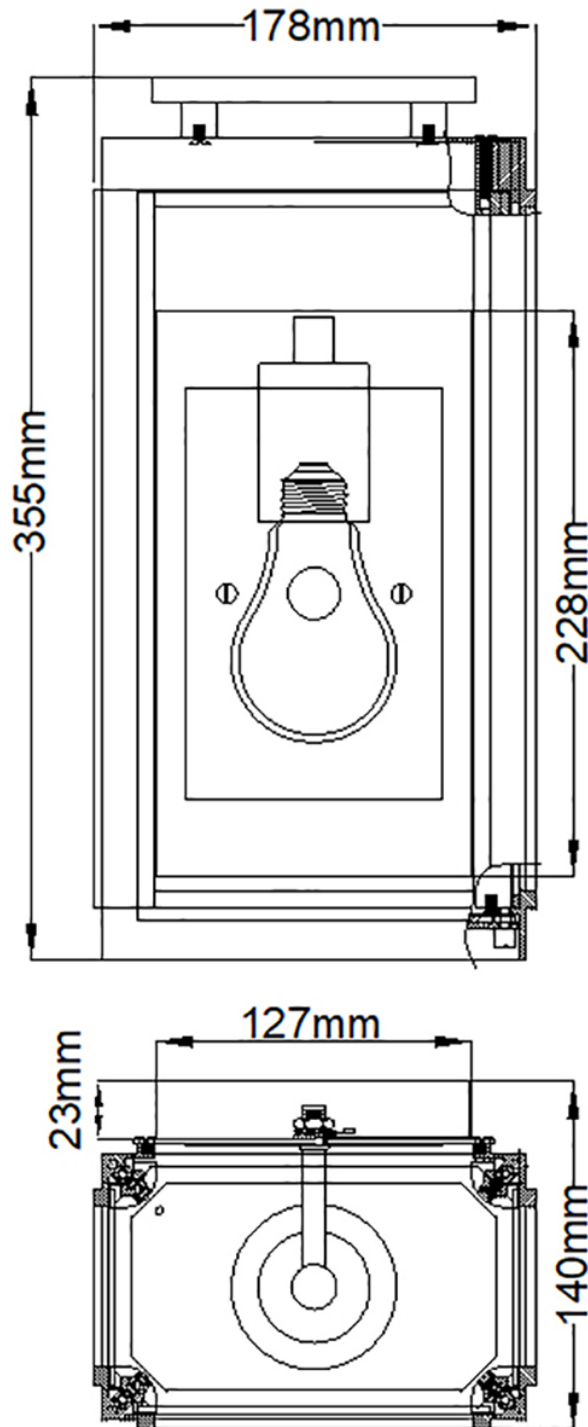

Quintiesse - QN-SUTCLIFFE-S-AZ - Sutcliffe 1 Light Wall Lantern - Aged Zinc

CONTACT