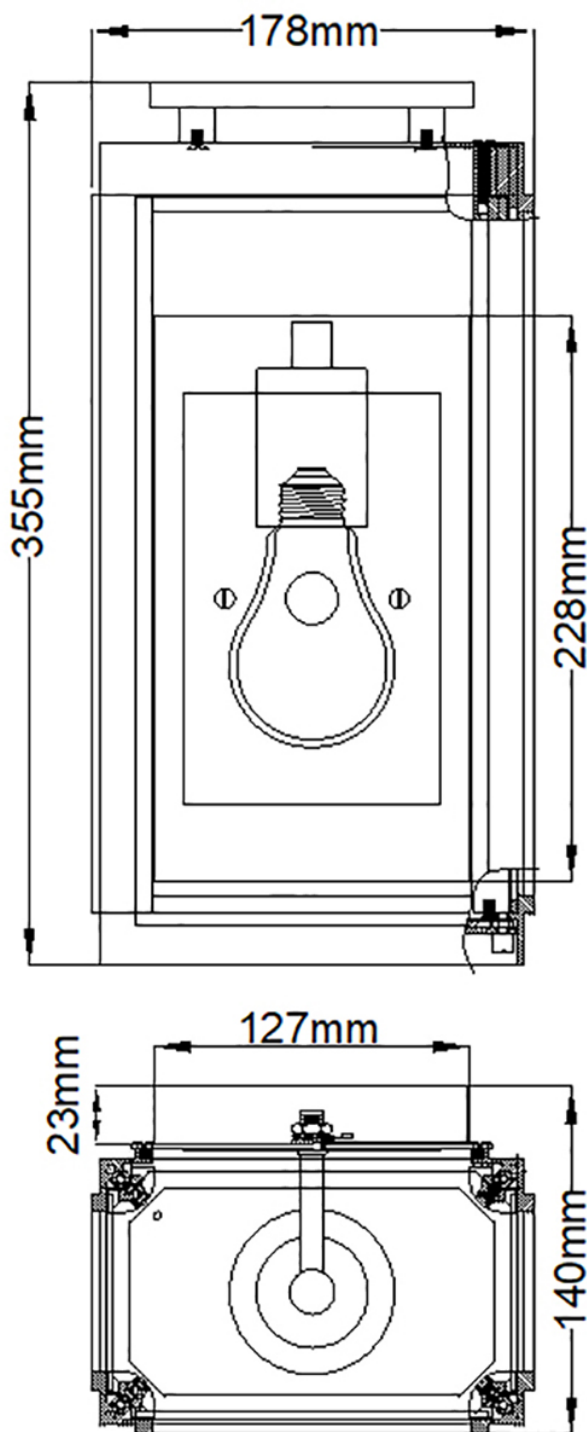

Quintiesse - QN-SUTCLIFFE-S-OZ - Sutcliffe 1 Light Wall Lantern - Oil Rubbed Bronze

CONTACT