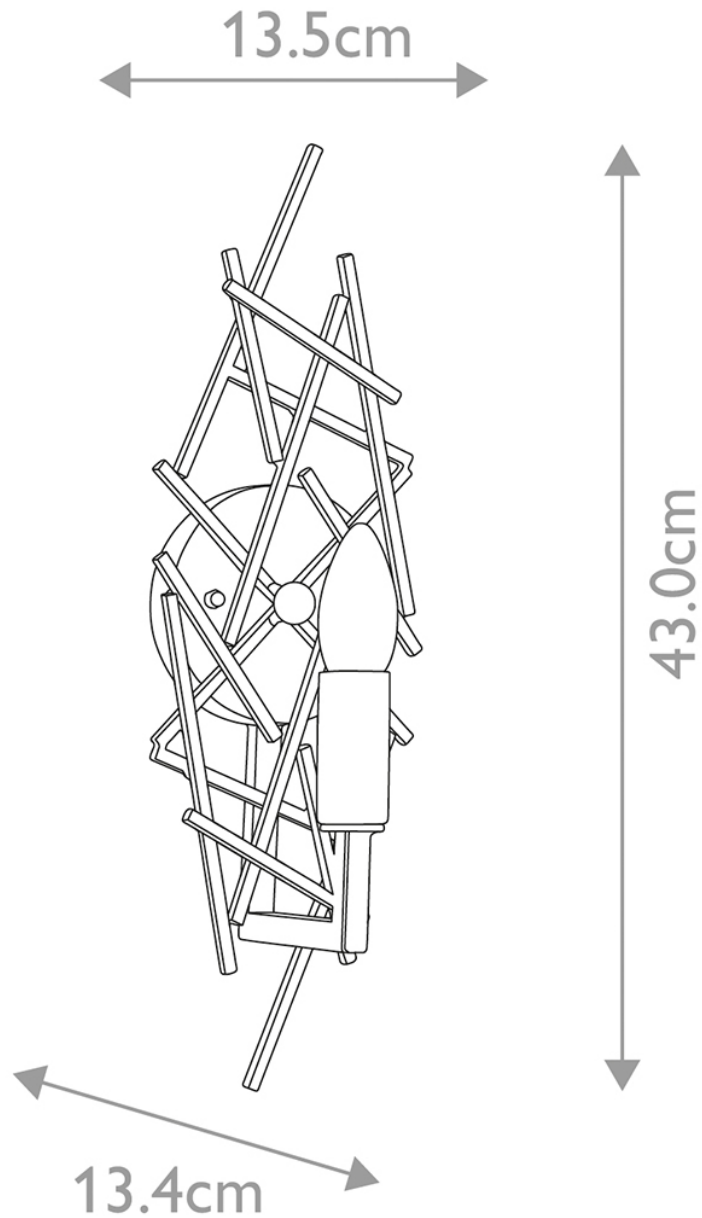

Elstead Lighting - Taiko - TAIKO1 - Olde Bronze Wall Light

**CONTACT**