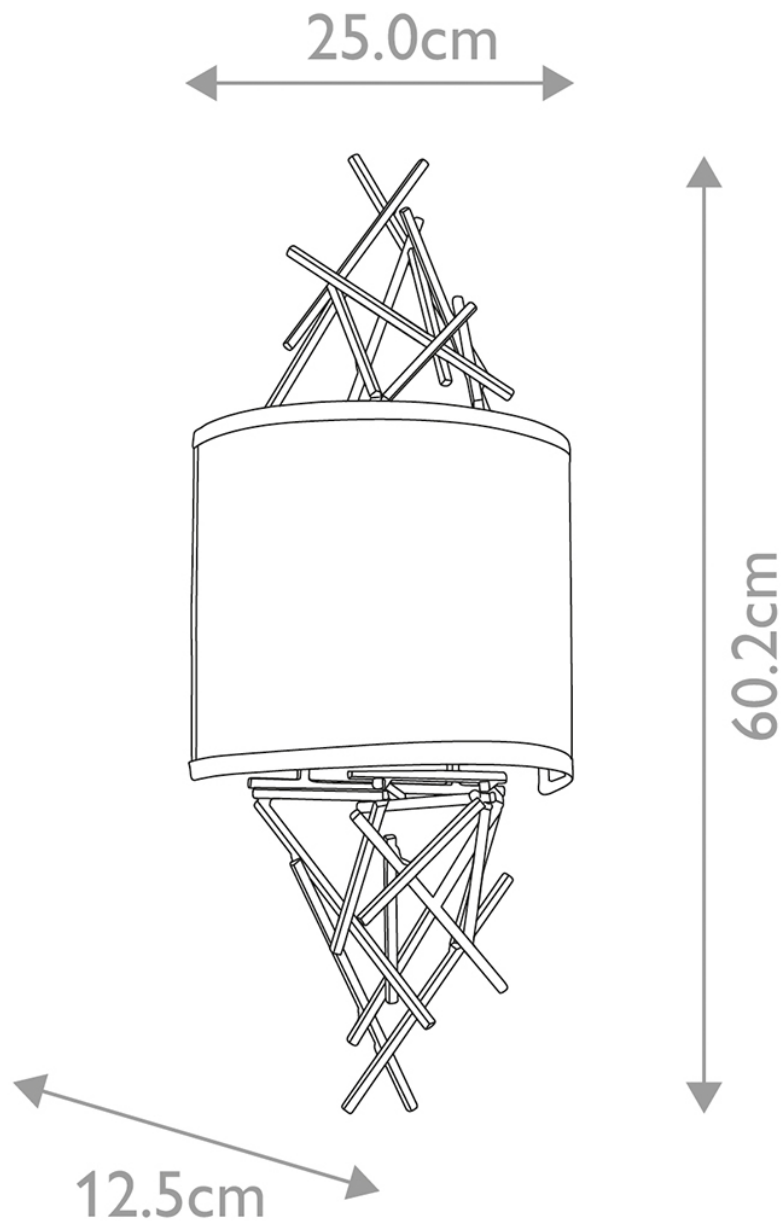

Elstead Lighting - Taiko - TAIKO2 - Olde Bronze Oatmeal 2 Light Wall Washer Light

CONTACT