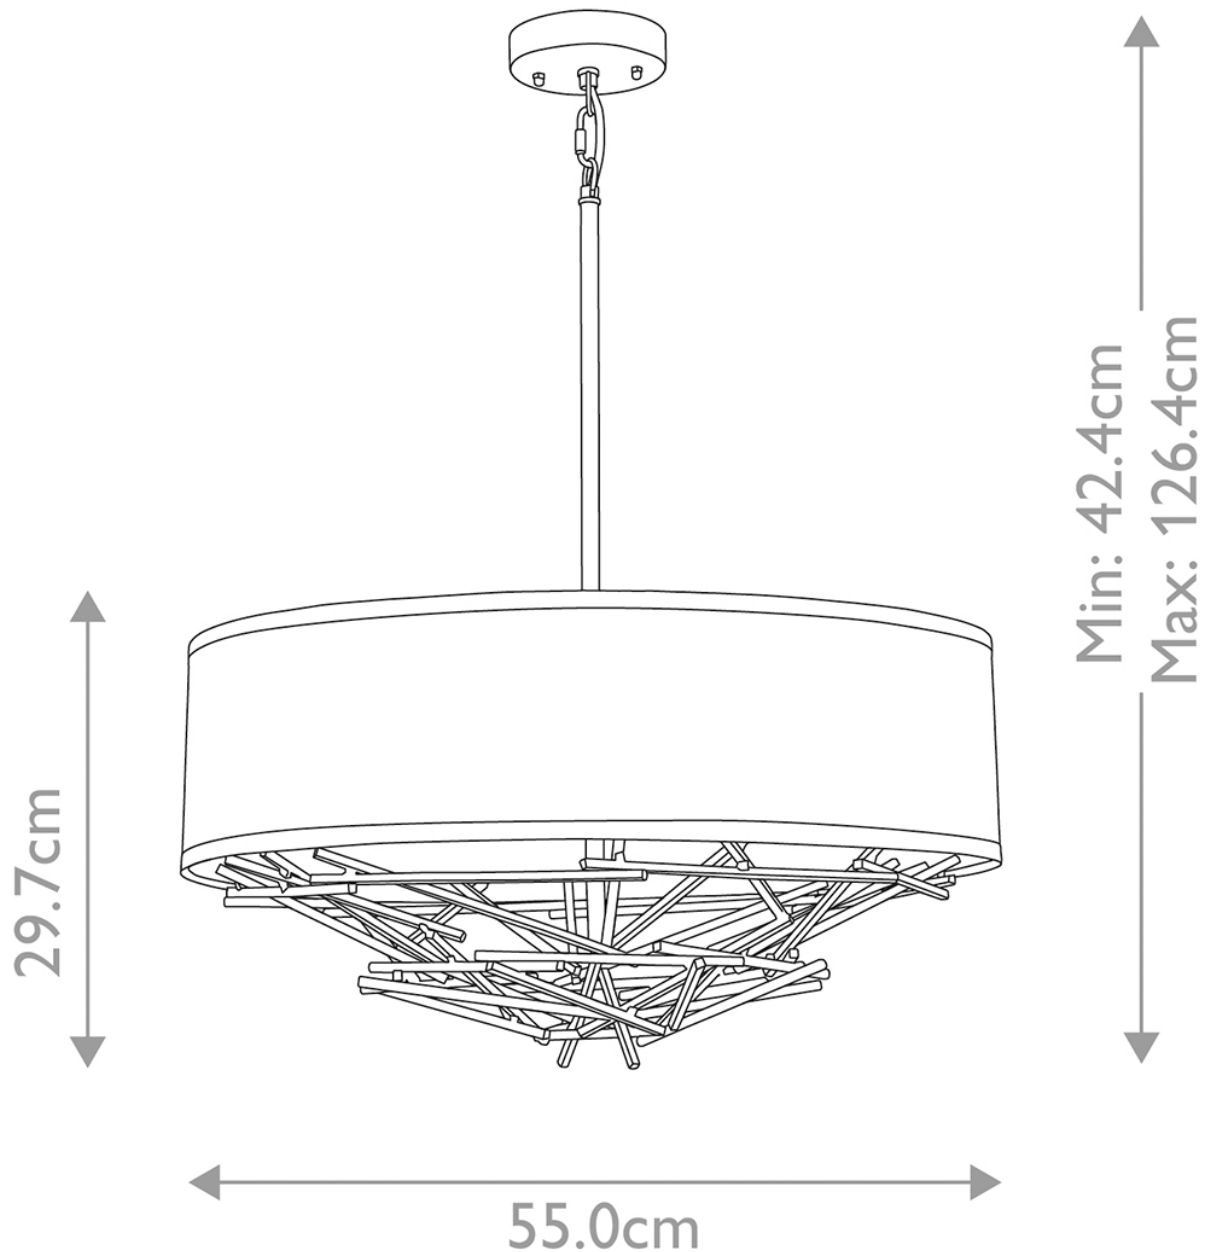

Elstead Lighting - Taiko - TAIKO-4P - Olde Bronze Oatmeal 4 Light Ceiling Pendant Light

CONTACT