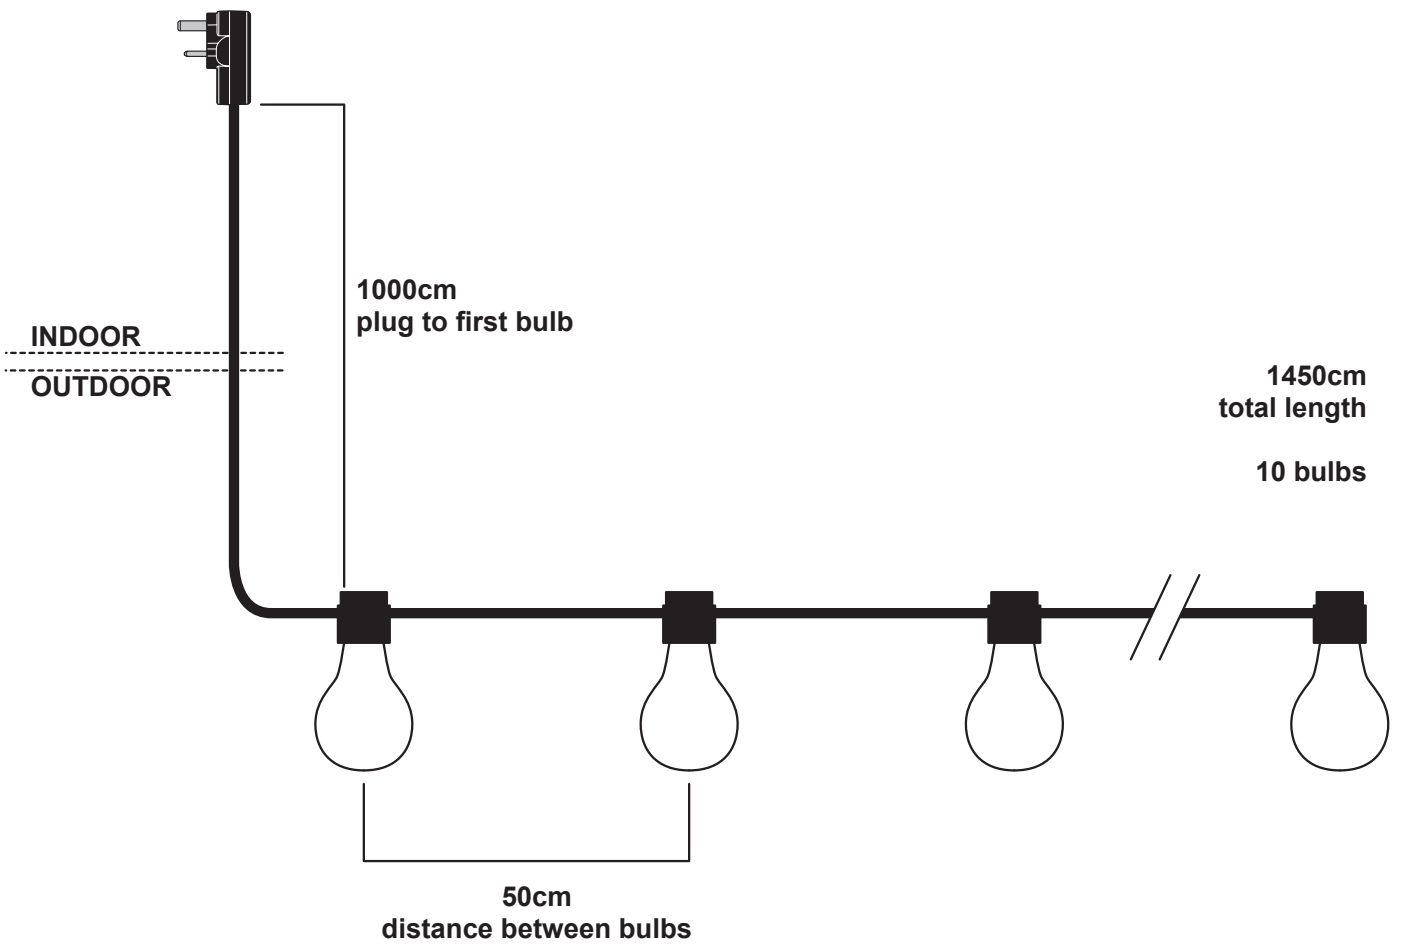

Konstsmide - LED light set 10 amber bulb - 2378-800EE

CONTACT