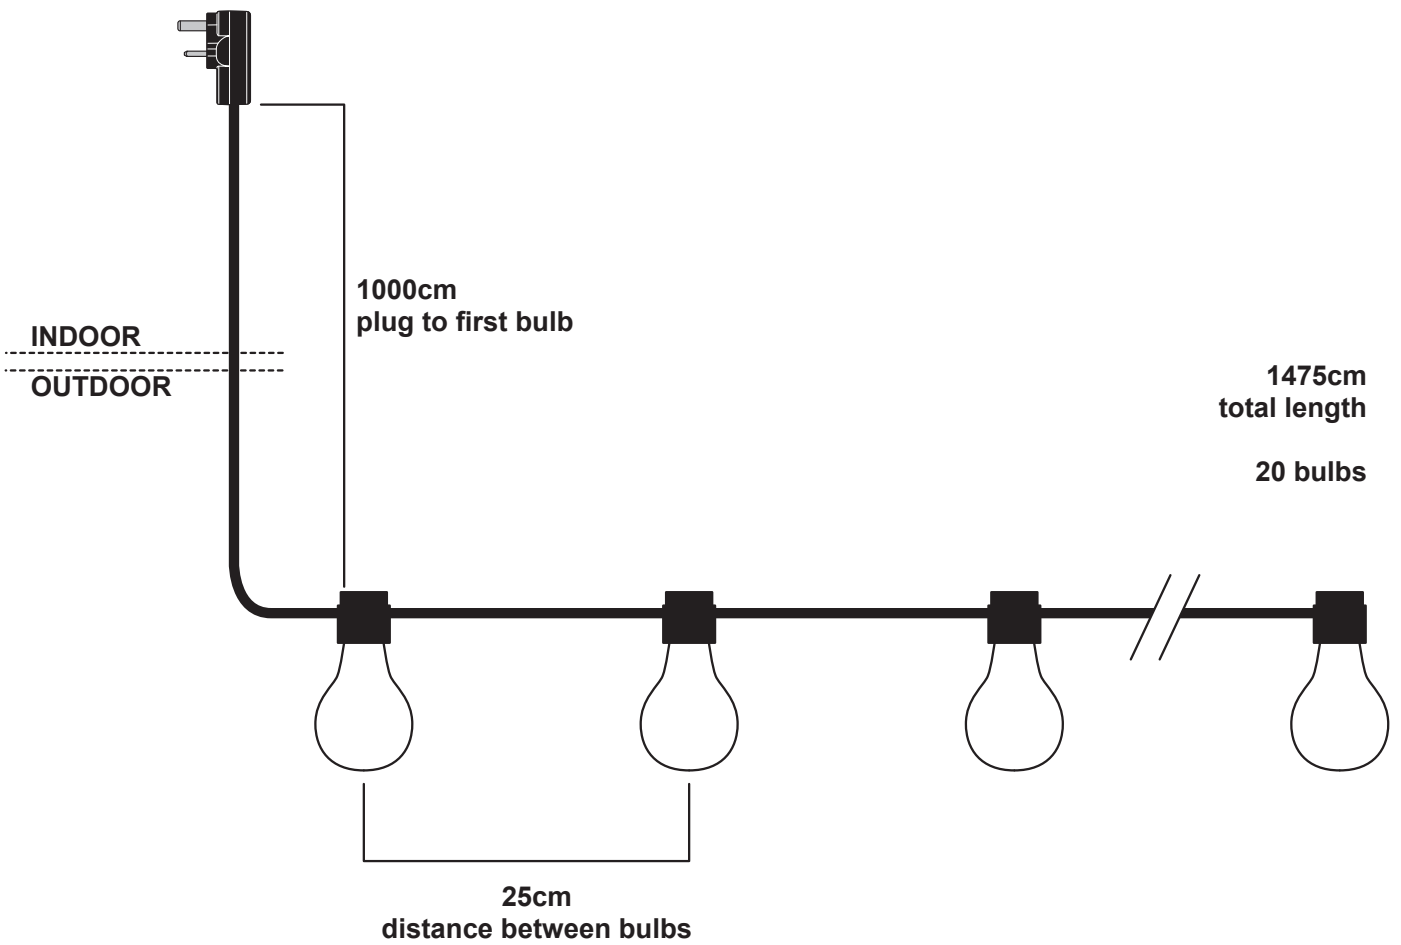

Konstsmide - LED light set 20 amber bulb - 2386-800EE

CONTACT