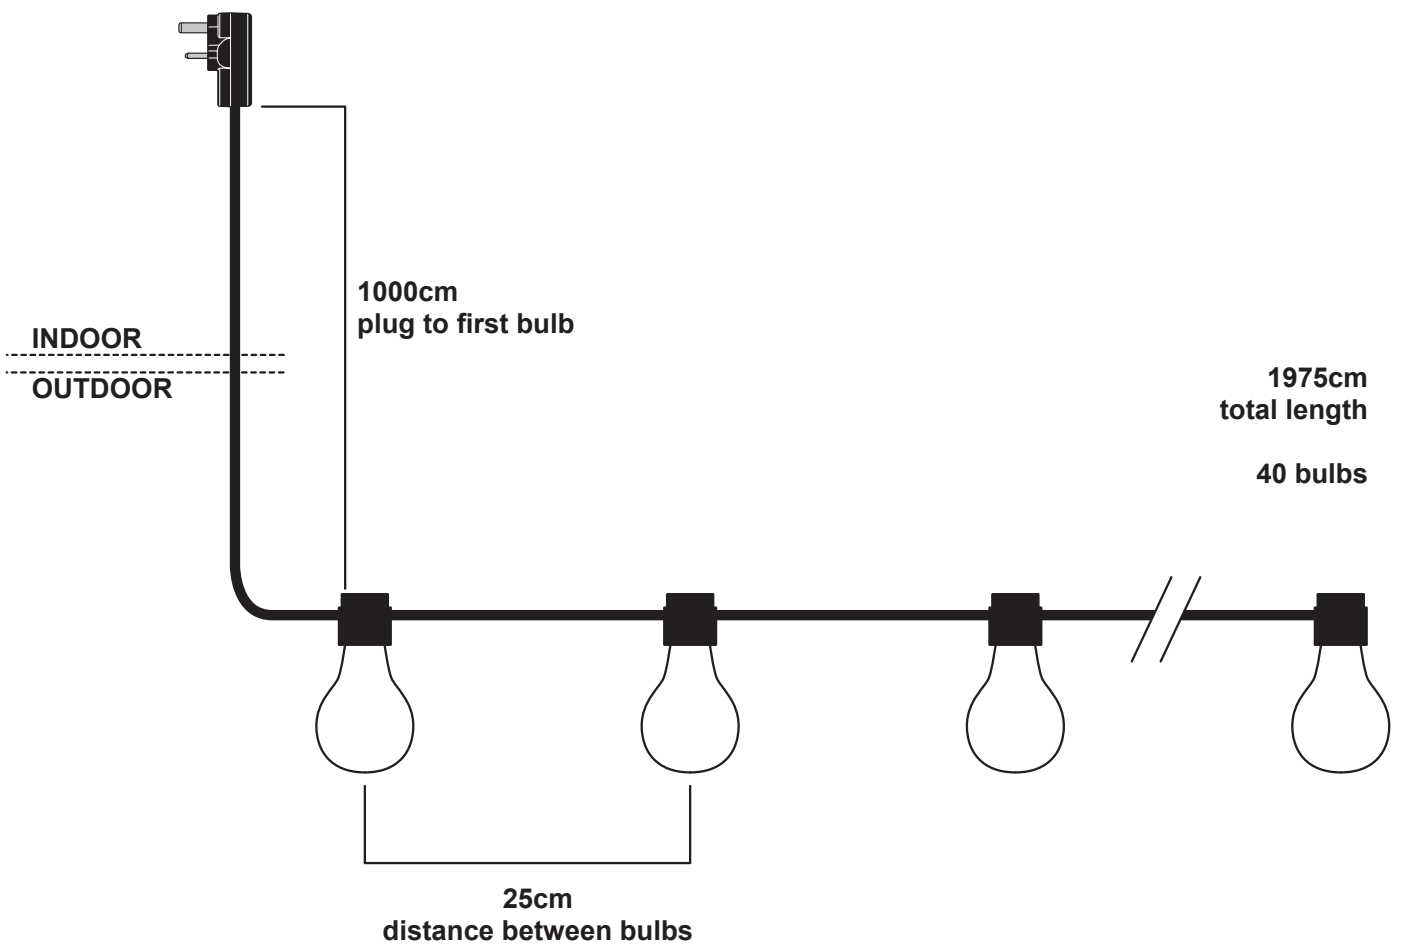

Konstsmide - LED light set 40 amber bulb - 2387-800EE

CONTACT