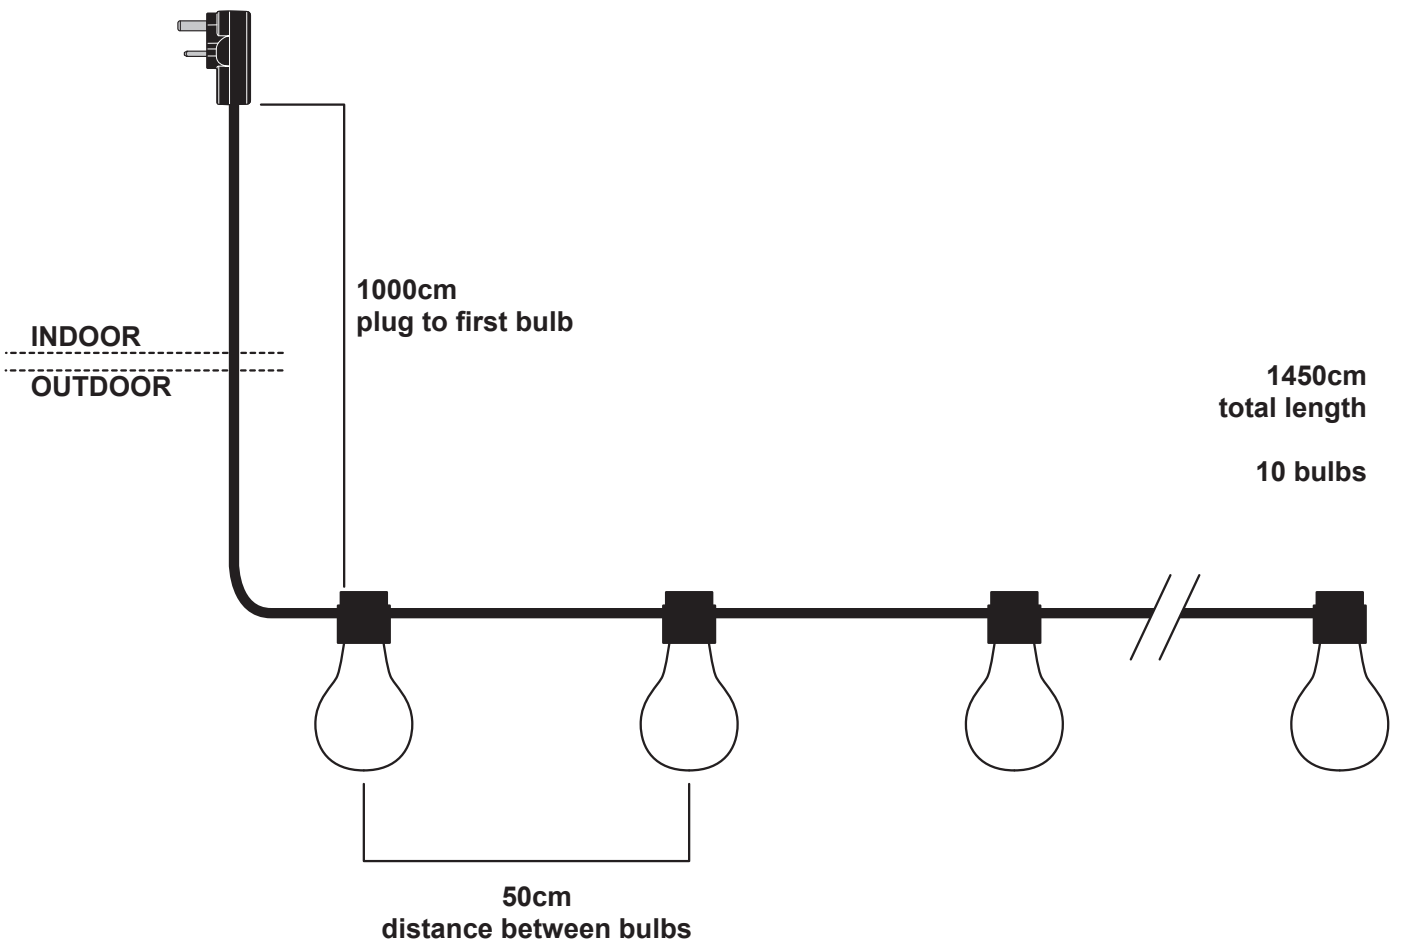

Konstsmide - LED light set 10 amber replaceable bulb - 2391-800EE

CONTACT