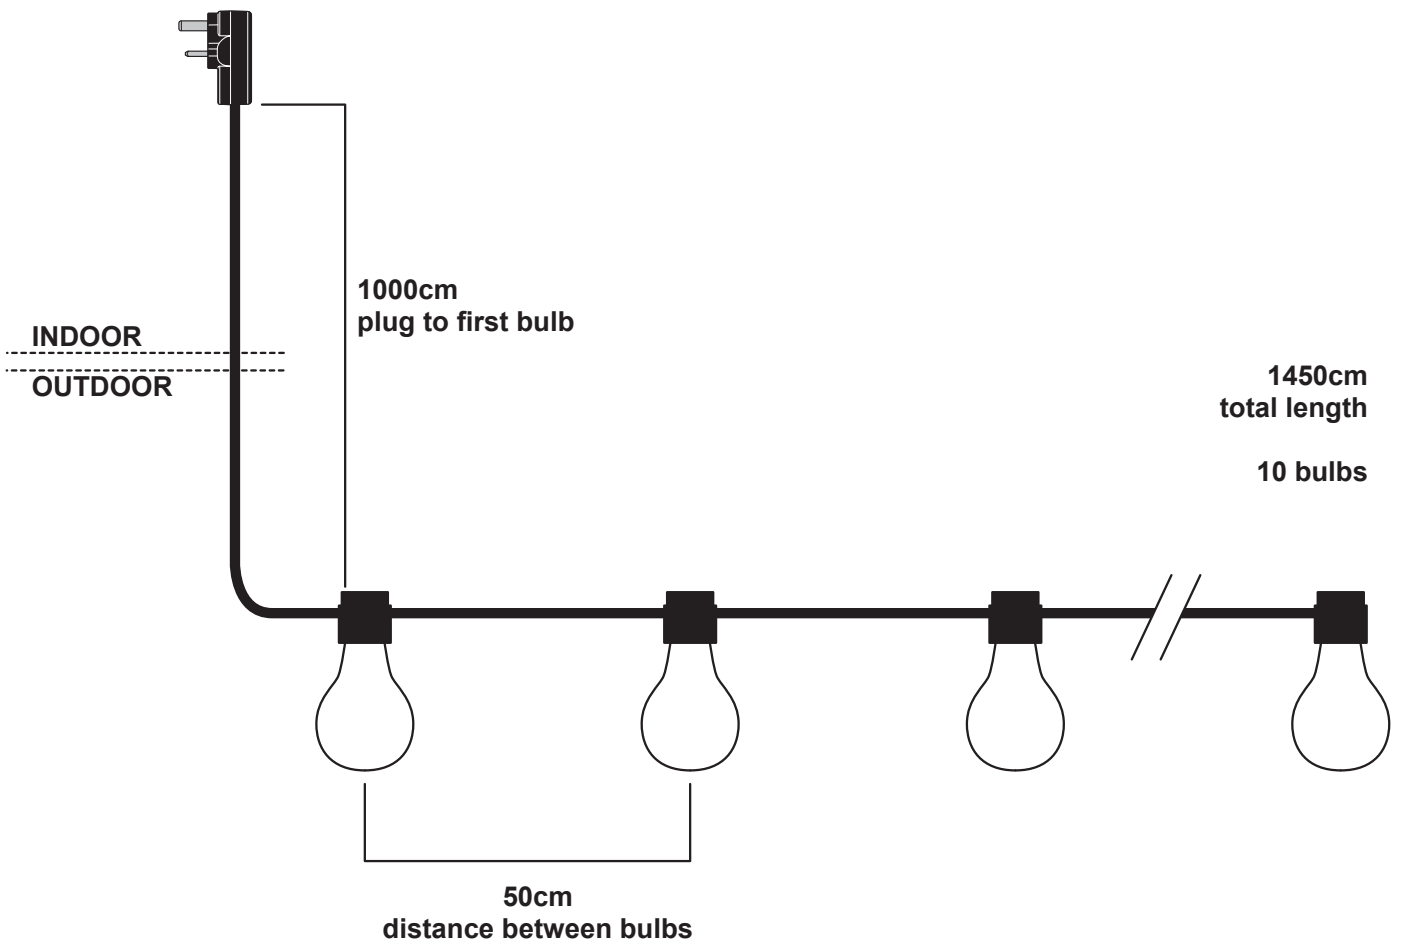

Konstsmide - LED light set 10 amber replaceable bulb - 2392-800EE

CONTACT