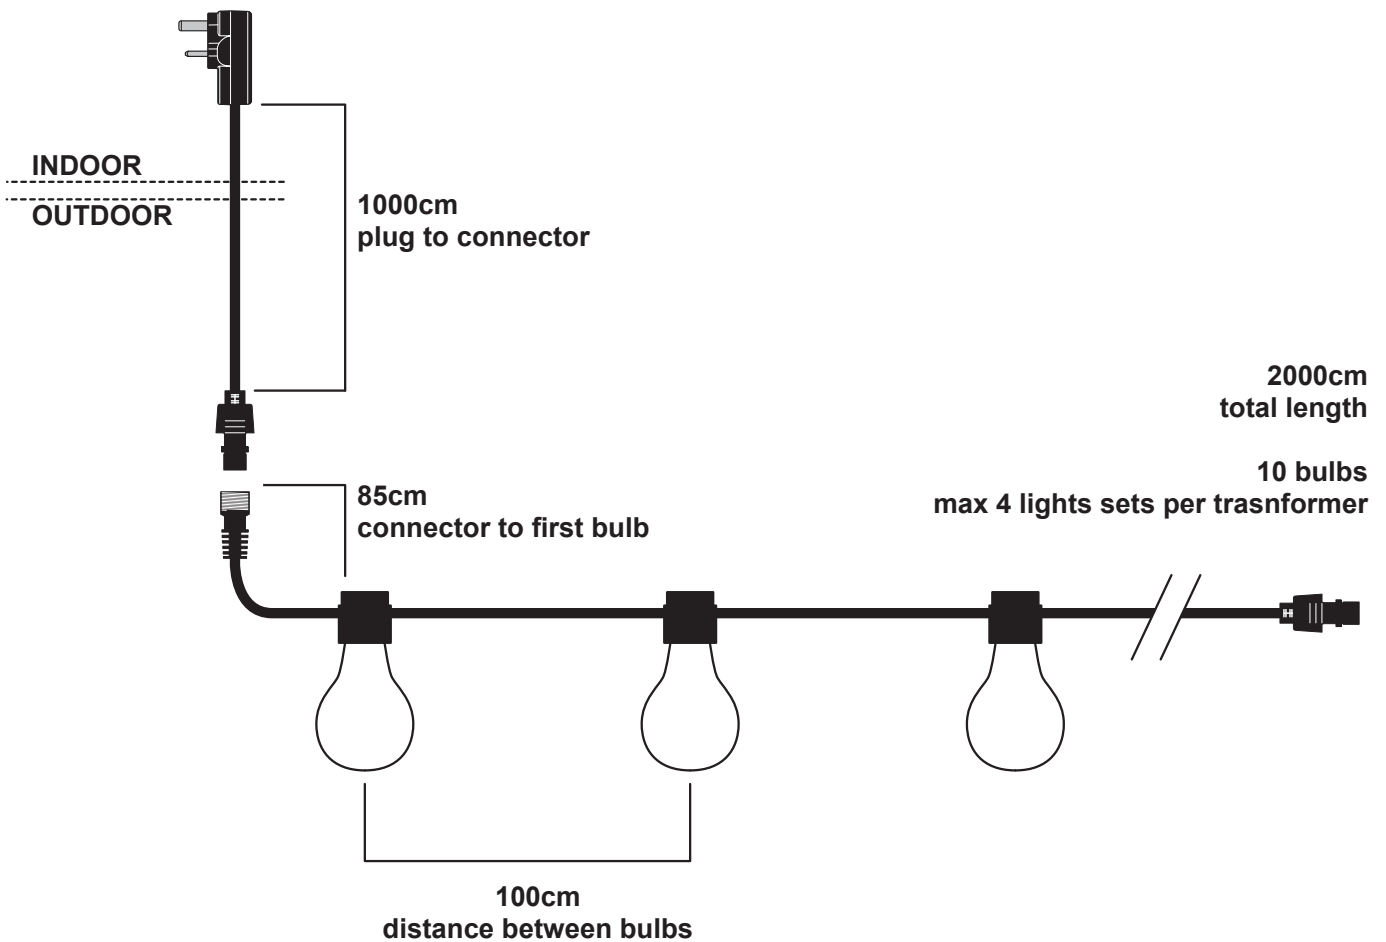

Konstsmide - LED starter light set 10 amber bulb - 2394-800EE

CONTACT